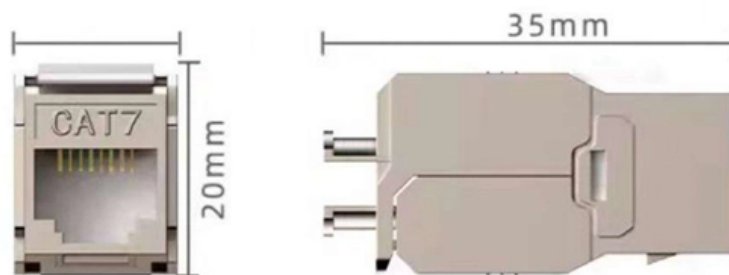

Zhongneng High and Low Voltage Complete Sets of Equipment

Overview

, located in Zhejiang Province, is the key medium/high voltage electric productive enterprise of FATO Mechanical and Electrical Equipment Group Co. Founded in 1989, it covers 40,000 square meters with a registered capital of 60 million yuan. As a high-tech enterprise integrating R&D, manufacturing, sales and service of surge arresters, insulators. GHS168 (MNS) Withdrawable Low Voltage Complete-set Switchgear Equipment□Abbreviation as Switchgear□According to the technical level and structural characteristics of the. The low-voltage switchgear assembly is a complete electrical equipment for distributing and controlling electric energy in an electric power system, in particular in a power distribution system, and consists of one or more low-voltage switching devices and related control, measurement, signal.