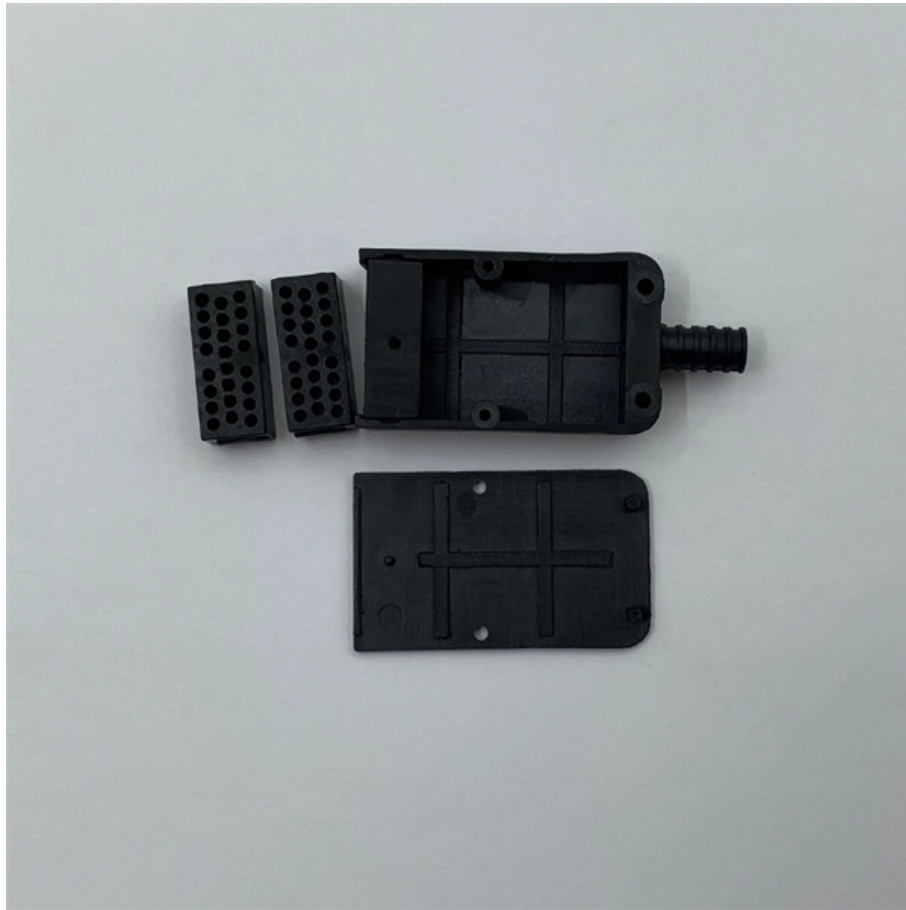

ZENHE Terminal Distribution Box

Overview

We offer bespoke, custom-made terminal boxes and terminal box combinations, as well as standard products with short delivery times. is an experienced Explosion-proof junction box Manufacturers, headquartered in Jiaxing City, Zhejiang Province, with more than 30 years of experience in industry solutions, professional Wholesale Explosion-proof MCB box, all explosion-proof products have. They efficiently distribute electricity from main power sources or main lines to multiple terminal devices or circuits, ensuring optimal energy utilization.

ZENHE Terminal Distribution Box

6 Core Fiber Distribution Box Fiber Optic Terminal Box FTTH CTO Joint Box

This terminal box terminates up to 12-24 fiber optic cables, offers spaces for splitters and up to 12-24 fusions, allocates 6 x SC Duplex adapters or 6 x LC Quad adapters and working under both indoor

JUNCTION BOXES?TERMINAL BLOCK BOXES

Waterproof junction box made of plastic and diecast aluminum. Box and terminals are combined in these models for wiring work. IP68, IP67 and IP65 protection

HJ Outdoor Fiber Optic Terminal Box Metal Wall Mount Waterproof

The optical cable terminal box series serves as an auxiliary device for terminal distribution within optical fiber transmission networks. It is suitable for the direct and branch splicing of indoor or outdoor