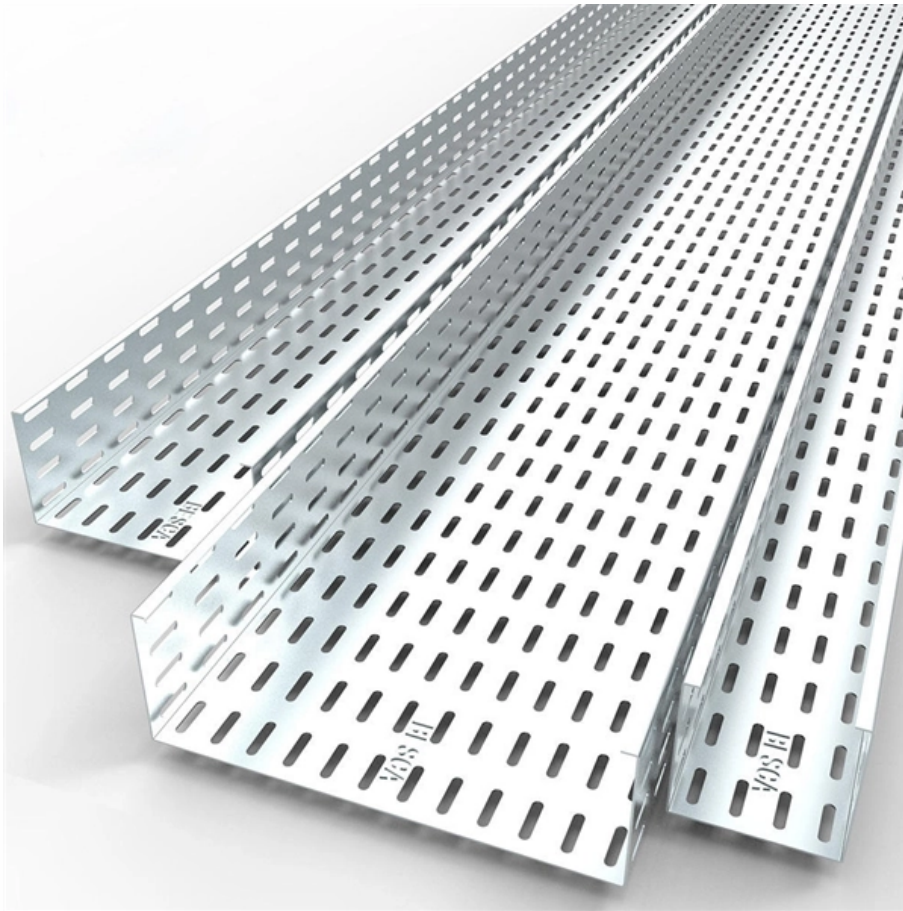

Wireless Terminal Box

Wireless Terminal Box

4G Volte Fixed wireless Terminal (FWT) , MaxComm

MaxComm MW-62 is a fixed wireless phone which supports 4G LTE Cat.4 and HSPA+ Voice, Data and WiFi Hotspot for Internet as it can provide up to

DOBRY Fixed Wireless Terminal Series

The fixed wireless terminal can connect to any landline telephone. The units take any standard GSM /3G/4G SIM card and send all calls over the cellular network; allowing users to take advantage of

GSM Fixed Terminal, Quad Band SIM Card Phone Line

GSM Fixed Wireless Terminal, Quad Band 3G 4G LTE SIM Card Phone Line Desktop Caller ID Dialer Supported Antipodal Signal,

GSM Fixed Wireless Terminal FWT support 1 SIM Card

GSM Fixed Wireless Terminal is a GSM quad band FWT, using a sim card and SMA antenna for phone communication in rural area.

Fixed Wireless Terminal, GSM Gateway Wireless Telephone Box

Fixed Wireless Terminal, GSM Gateway Wireless Telephone Box, Wireless Access Platform, ConnectPhoneBox, FixedWirelessTerminalGSM850/900/1800/1900MHz, for Telephone, Box, Alarm (EU)