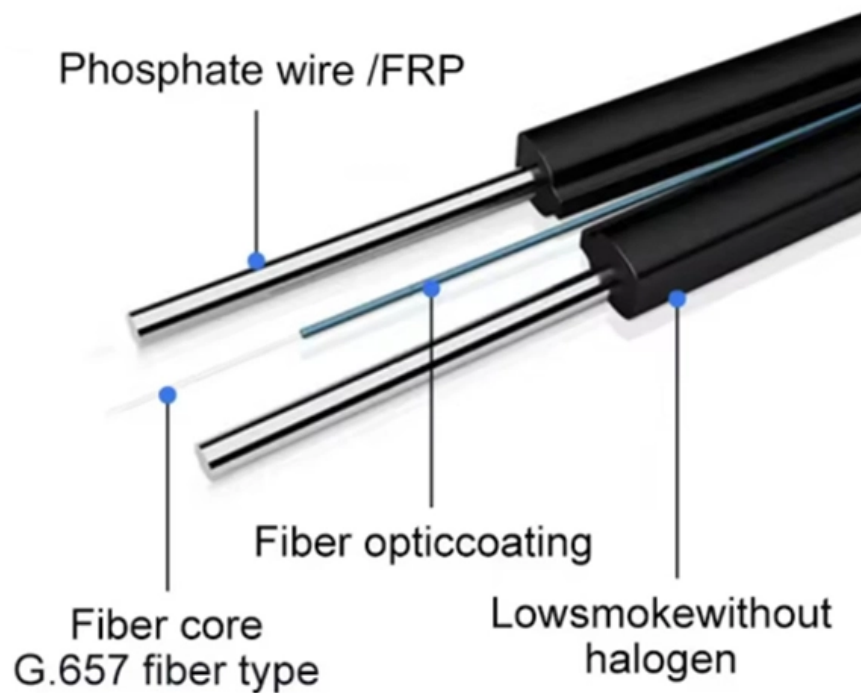

## Overview

---

In terms of models, Cisco's Catalyst 9600 series and Nexus 9000 series and Huawei's CloudEngine 16800 and S12700 series are excellent core switch products suitable for deployment in medium- to large-sized enterprises, capable of delivering high performance, reliability, and. They're powered by custom ASIC chipsets, intelligent management software, and resilient hardware design. Huawei switches deliver industry-leading throughput for smooth data transmission even in high-density environments. Huawei campus switches are ideal for building future-proof campus networks with simplified management, high reliability, and service intelligence, across industries such as enterprises, governments, education, finance, and manufacturing. Selecting a data center core switch is no longer just a hardware decision—it is a long-term investment that directly impacts performance, operational efficiency, scalability, and total cost of ownership (TCO). With the rapid evolution of data centers driven by hybrid cloud, AI workloads, and. If you're evaluating a Huawei 48-port switch for medium-sized office or campus deployment, here's the unambiguous starting point: choose the S5735-L-V2 series if you need simplicity and PoE+ at under \$500; choose the S6730-H-V2 series only if you require 25G downlinks and VXLAN-ready Layer 3. With chassis models like S8700-04, S8700-06, and S8700-10, this series delivers unparalleled bandwidth (up to 16 Tbps), deep virtualization support, MACsec.