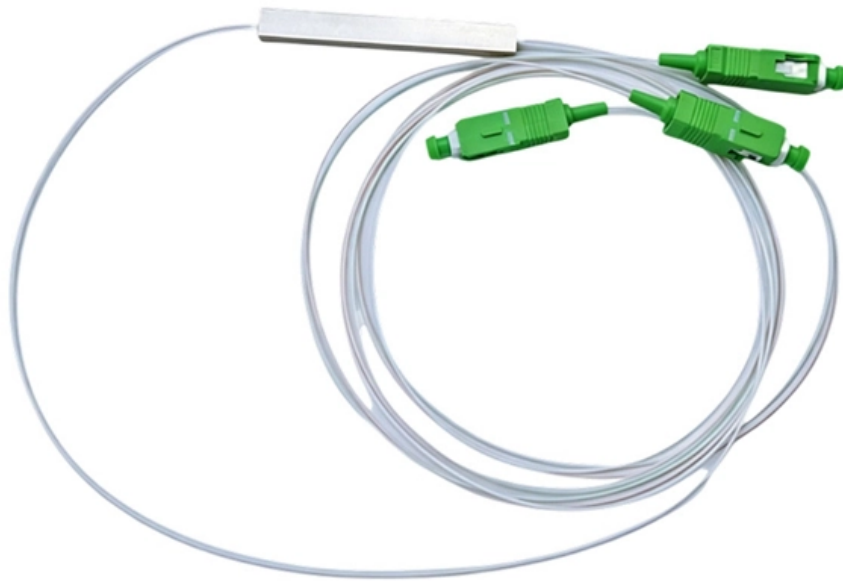

What is a communication terminal box

Overview

A terminal box, also known as a fiber optic terminal box or FTTH (Fiber to the Home) terminal box, is a compact enclosure used to house the terminations of fiber optic cables. It provides a secure and organized environment for the fiber optic connectors and splices, ensuring the integrity and. It is usually made of metal or plastic and contains electrical components such as terminal blocks, switches, and relays.

What is a communication terminal box

what is a terminal box

Definition of junction box A junction box, also known as a wire box or terminal box, is a closed container used to fix, protect and connect wires and

Introduction to Terminal Box

Terminal box is a device used for electrical connection and distribution, widely used in industries, construction, communication and other fields. It achieves the

Introduction to Linux Shell and Shell Scripting

A very-small-aperture terminal (VSAT) is a two-way satellite ground station with a dish antenna that is smaller than 3.8 meters. The majority of VSAT antennas range from 75 cm to 1.2 m.

What Is a Terminal Box (TB) in MEP? A 5-Minute Explainer.