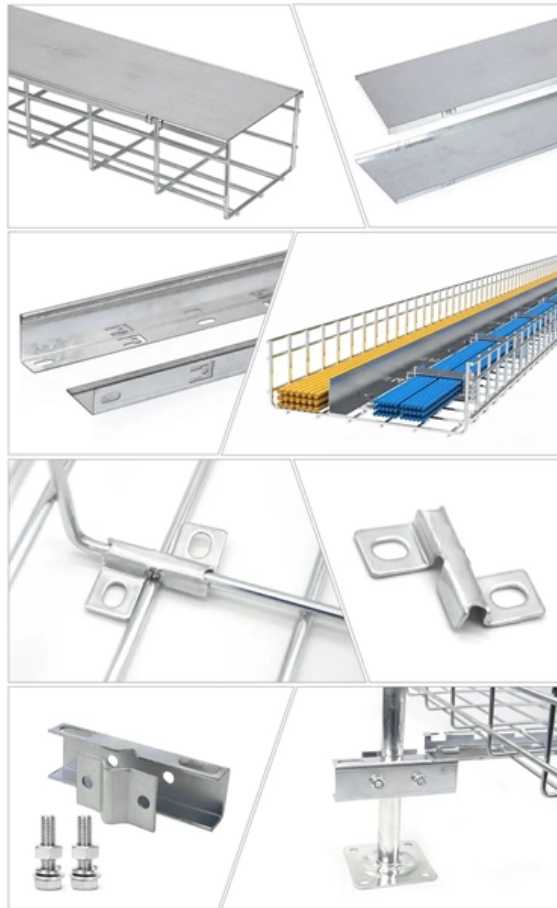

Wall-mounted network cabinet 8u

Wall-mounted network cabinet 8u

ICC 8U Wall Mount 19" Open Frame Server Rack - 18"

The ICC 8U Wall Mount Open Frame Server Rack is built for small-to-mid-sized network, AV, or telecom installations. It features a heavy-duty cold-rolled steel

StarTech 8U 19" Vertical Wall Mount Server Rack Cabinet

Vertically wall-mount your server or networking equipment in this 8U network cabinet. This 8U vertical server cabinet offers a space-saving way to keep your network and server equipment secure.

Buy StarTech WALLMOUNT8 8U Wall Mount Network

This wall-mount bracket provides 8U of space for mounting shallow rack-mount equipment that's 13.75 in. (34.93 cm) deep or less to the wall, such as patch

StarTech 8U 19" Vertical Wall Mount Server Rack Cabinet