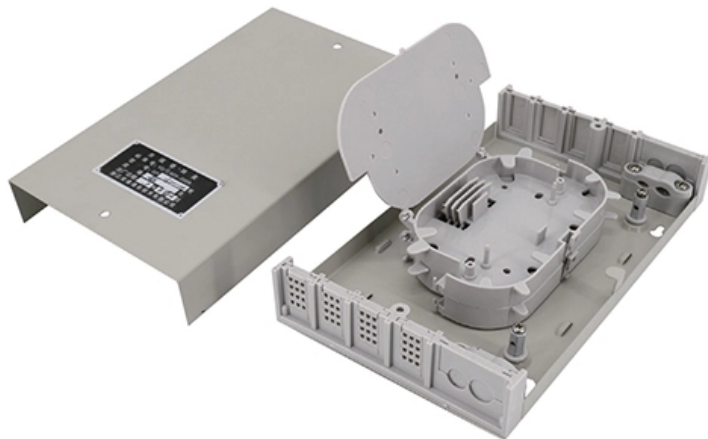

Venezuelan manufacturer of 24-core optical distribution box

Venezuelan manufacturer of 24-core optical distribution box

FTTH Distribution

Supplier highlights: This supplier is a manufacturer and trader, offering quality control, full customization and design customization, with main sales countries being Turkey, Venezuela, and

Fiber Distribution Box & Terminal Box , Top-Quality

Fiber Distribution Box & Terminal Box manufacturer. Fiber Distribution Box are used in cross-connection (indoor and outdoor devices). They are available in

It is made of 1U/2U 19" cold-roll steel box, with plastic splice tray inside, suitable for pigtail, ribbon and bunch cable distribution. And it has metal

FTTH 24 Core Fiber Optic Distribution Box Optical Fiber Terminal Box

FTTH 24 core fiber terminal box is suitable for the distribution and terminal connection for various kinds of optical fiber system, especially suitable for mini-network terminal distribution, in which the optical