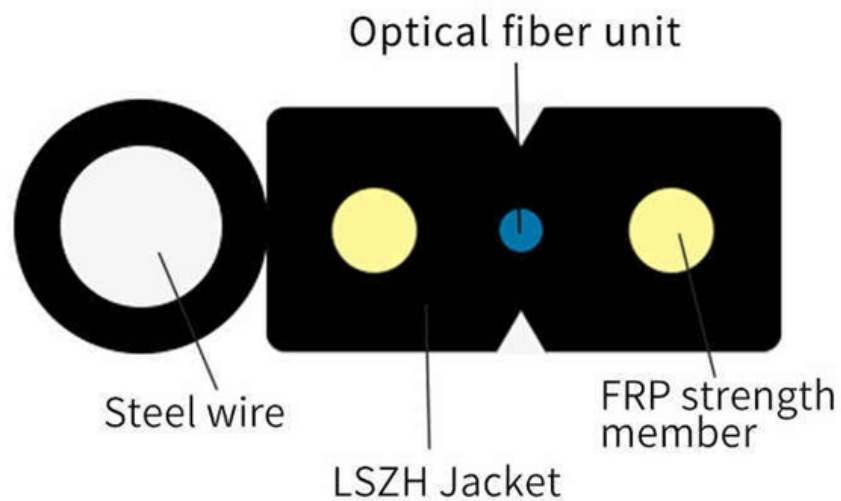

Vanuatu Industrial Switches Gigabit

Vanuatu Industrial Switches Gigabit

Industrial Ethernet

PLANET Industrial Ethernet equipment is compliant with various industrial protocols and ITS certifications such as MQTT, Modbus, SCADA, EtherCATEN50155 and E-Mark to meet all the