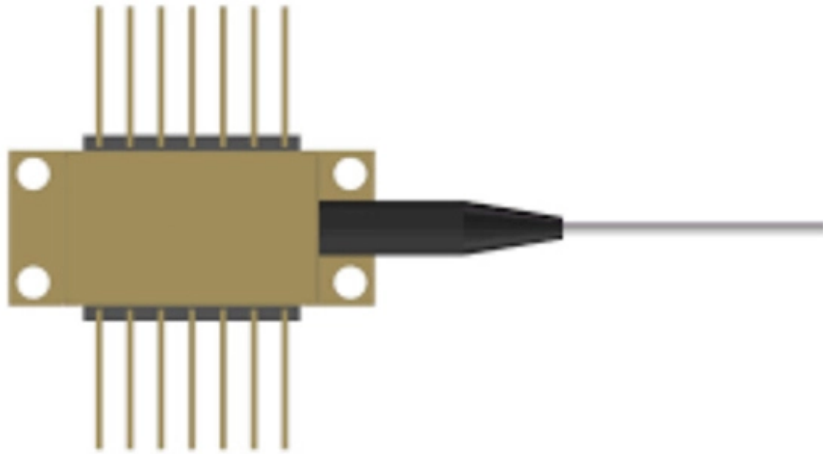

EIT Opto-Routing

US ONT Optical Network Terminal 100G

Overview

GP5810-08 OLT is a highly integrated, large-capacity XG (S)-PON OLT for operators, ISPs, enterprises, and campus applications. 988 technical standard, and can be compatible with three modes of G/XG/XGS at the same time. Choose from reliable Optical Network Terminals for seamless connectivity and efficient network solutions. 5 Gigabit Ethernet (GE) interface delivering IPTV video and data services, and one voice line supporting carrier-grade VoIP (SIP). The VIAVI ONT N-PORT module is a 4-port solution for test and system verification of 100G-class products. No matter the features or form factor you need, Nokia has the right ONT for you and your customers.

US ONT Optical Network Terminal 100G

What is Optical Network Terminals (ONT)?

Explore Optical Network Terminals (ONT), their functions, and how they support efficient, high-speed connectivity in modern fiber networks.

GPN-100

PLANET GPN-100 is a GPON Optical Network Terminal (ONT) equipped with one GPON port and one Gigabit Ethernet RJ45 interface. When functioning with PLANET GPON Optical line Terminal (OLT),

Optical line terminals