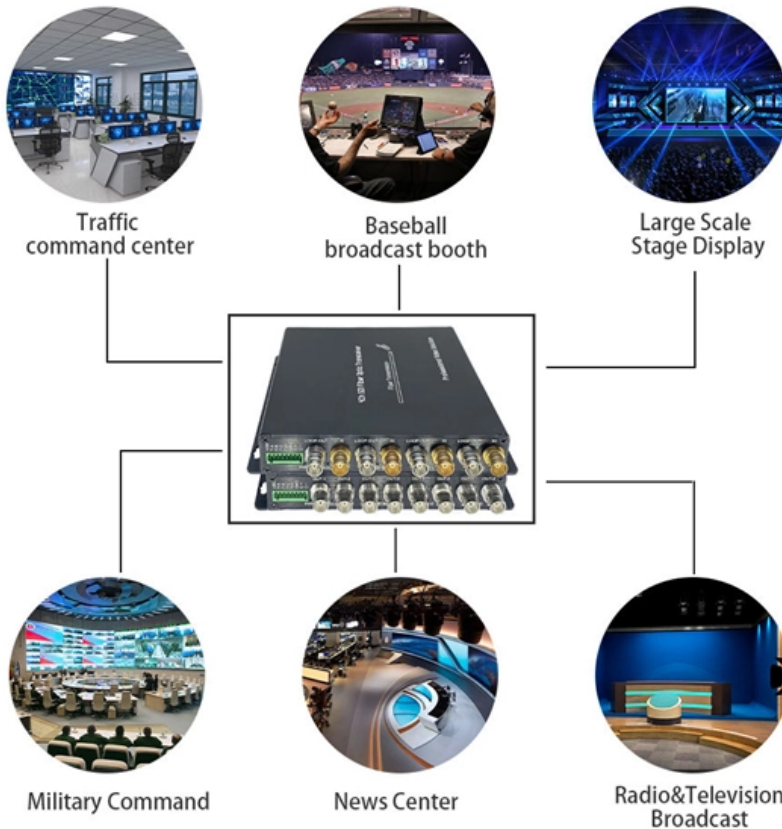

Tuvalu Fireproof Ladder-type Cable Trays