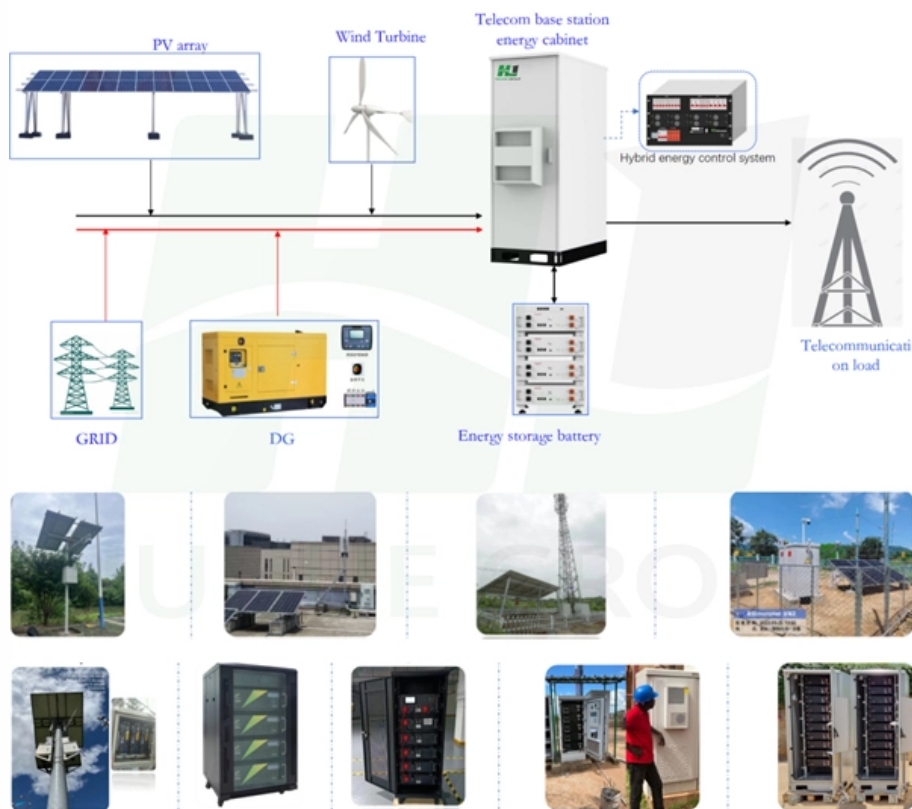

Trapezoidal Folded-Edge Cable Tray

Base station energy composition diagram

Trapezoidal Folded-Edge Cable Tray

Perforated and Closed-Bottom Cable Trays

Explore Spina Group's perforated cable trays in HDG, stainless and aluminium steel. Available with covers and in 100mm size for industrial cable management.

Cable Trays Manufacturer & Supplier in India

Ajay Industrial Cable Trays - Durable & Safe Electrical Management Solutions Ajay Industrial Corporation Limited (AICL) is one of the leading cable tray

How to Install Cable Tray: A Comprehensive Guide to

These trays ensure maximum airflow around the cables, promoting effective ventilation and heat dissipation to keep cable temperatures within safe

Cable Trays

Cable Trays and Cable Management Systems A cable tray is an essential component in electrical systems, providing a structured pathway for safely routing