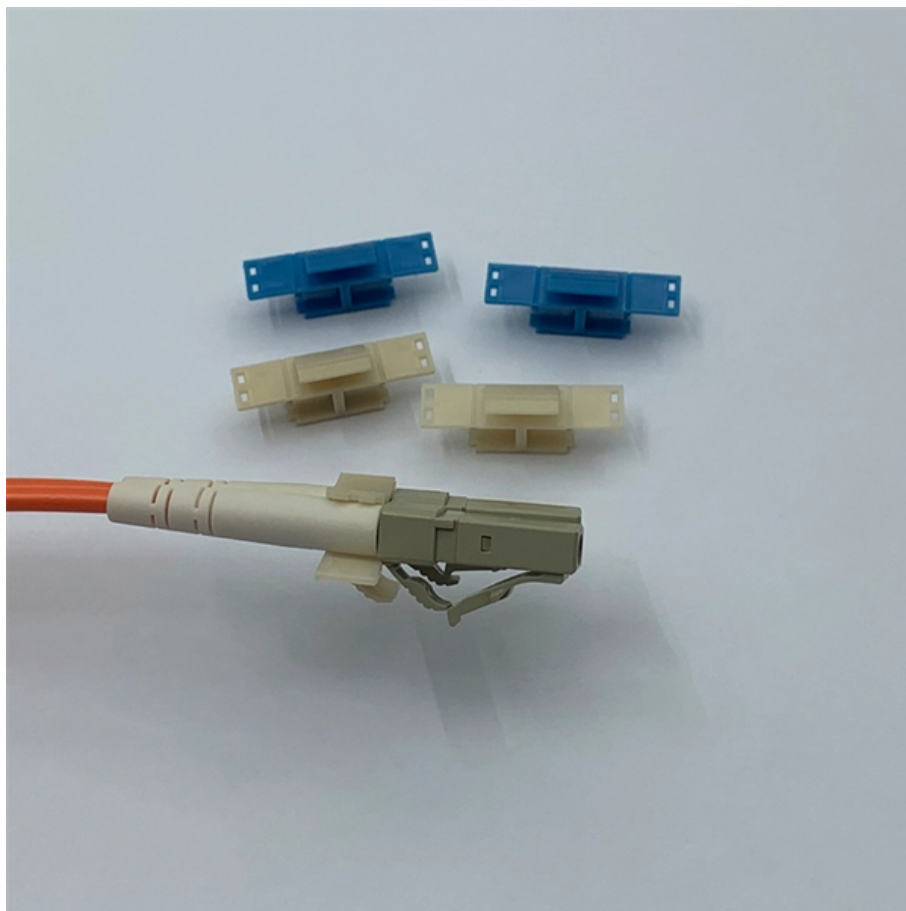

# Tariff Cost Terminal Box 2-core

## 2 Core ATB Fiber Optic Access Terminal Box with SC

---

High-Quality Fiber Optic Connection: Equipped with an SC APC shuttered adapter and SC APC 0.9mm 1m pigtail, this terminal box ensures a secure and stable

## All You Need To Know About Fiber Termination Boxes:

---

Thus, a fiber termination box is used to terminate the optical fiber cables in the field and connect them to the pigtail by splicing. After an optical

## **Streamline Industrial Connections with Reliable terminal box 2 core**

---

terminal box 2 core are essential components in electrical systems, providing a secure and efficient method for connecting multiple wires within a circuit. Typically found in industrial and commercial