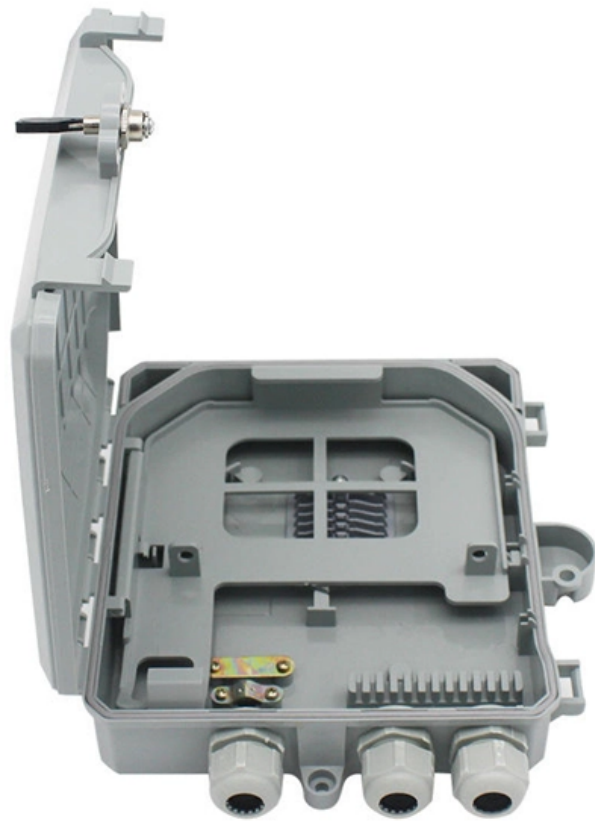

Specifications of large temporary power distribution boxes in Benin

Specifications of large temporary power distribution boxes in Benin

Large Capacity Outdoor Energy Storage Solutions in Benin , EK SOLAR

A temporary power distribution box is a portable device designed to distribute electrical power from a single source to multiple outlets. These boxes

TEMPORARY POWER

Our Distribution Panels are designed to act as the feeder to smaller temporary power boxes, or are wired for powering large equipment. Either a larger three phase generator or other source may

Temporary Power Distribution Box in the Real World: 5 Uses

Temporary power distribution boxes are essential tools across various industries. They provide flexible, reliable electrical power in locations where permanent wiring isn't feasible or necessary.

A temporary power distribution box is an invaluable tool in emergencies when reliable power is scarce. It allows continued access to power, even during a large

NECA 200-2016-Standard-for-Installing-and-Maintaining