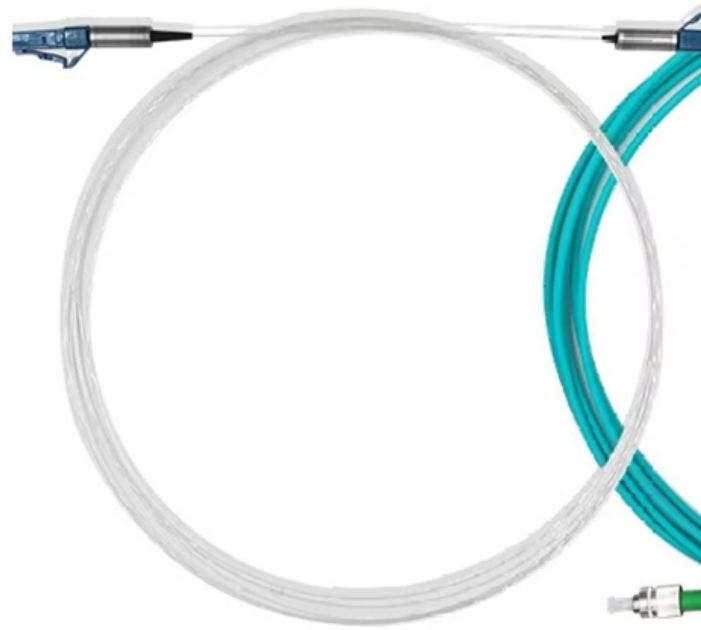

# **Single-mode 8-core optical cable outdoor**

## Single-mode 8-core optical cable outdoor

---

## Single-mode optical fiber

---

In fiber-optic communication, a single-mode optical fiber, also known as fundamental- or mono-mode, is an optical fiber designed to carry only a single mode of light

### Single Mode Loose Tube GYXTW 8 Core Outdoor Fiber

---

The structure of GYXTW cable is 250 $\mu$ m optical fiber ribbon is inserted into a loose tube of high modulus material. The loose tube is filled with gel filling compound.