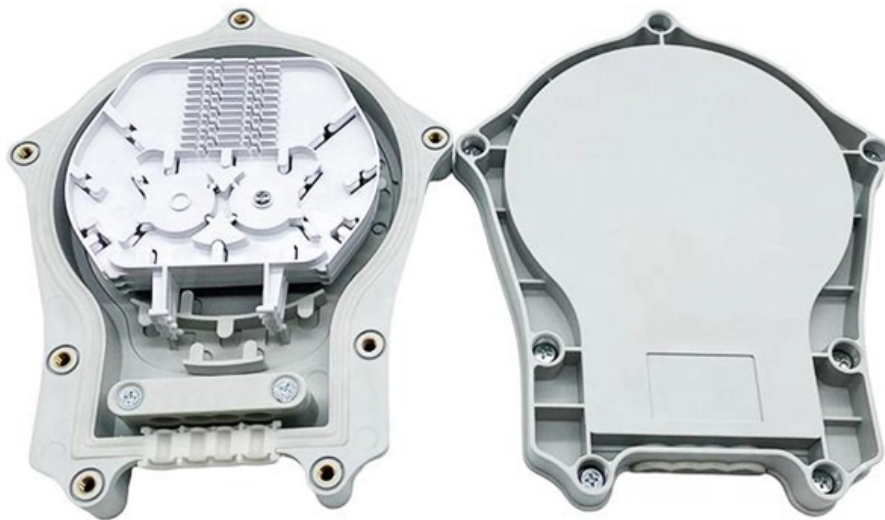

Single-mode 12-core fiber optic pigtail

Overview

The FC/APC 12-core Single-Mode Fiber Pigtail is a high-performance, reliable connectivity solution designed for fiber-to-the-home (FTTH), data centers, telecommunication networks, and enterprise cabling systems. Featuring OS2 singlemode fiber and a variety of connector options, including LC APC, LC UPC, SC APC, and SC UPC, our pigtails are ideal for use where fast, reliable. It belongs to the Fiber Optic Patch Cord category, specifically under the 12-core Fiber. Fiber optic pigtail is made of multi core round bundle fiber optic cable, which is also called distribution fiber optic cable. It is generally installed in closet area like rack mount or wall mount splice boxes or patch panels.

Single-mode 12-core fiber optic pigtail

SK-LINK Armored Fiber Optic Patch Cable LC-LC Single-Mode Dual-Core

Compra SK-LINK Armored Fiber Optic Patch Cable LC-LC Single-Mode Dual-Core Data Center Transceiver Pigtail, Tensile-Resistant, Pressure-Resistant, Rodent-Proof, Low Smoke Zero Halogen