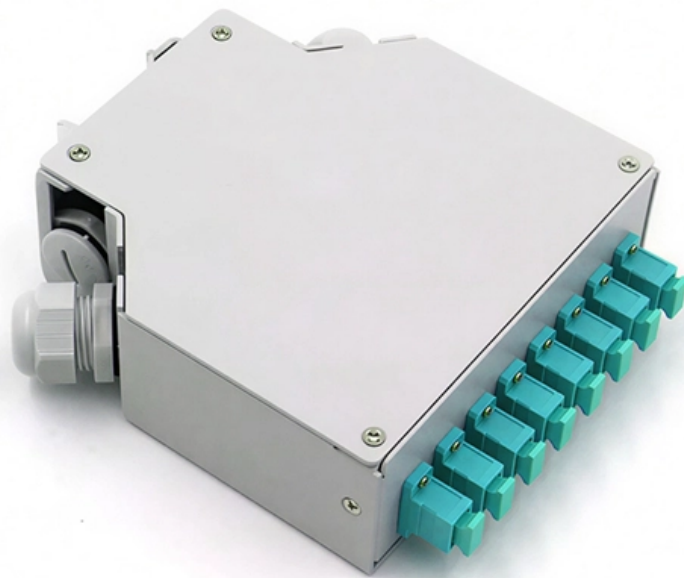

Singapore Customs Clearance PoE Switch NRZ

Singapore Customs Clearance PoE Switch NRZ

Customs Clearance in Singapore , Declarators

Efficient customs clearance in Singapore is critical for businesses engaged in international trade. By partnering with Declarators, you can ensure timely,

Customs Ruling NY N301453

The fifth item concerned is the TL-SG1016PE 6-port desktop or rack-mountable network switch. It incorporates 8 ports that support POE, complying with 802.3at standards. Each POE port can

S3400-24T4FP 24-Port Gigabit Ethernet L2+ PoE+

Buy S3400-24T4FP Layer 2+ PoE+ Switch on FS , 24x 10/100/1000BASE-T RJ45 and 4x 1G RJ45/SFP Combo ports. Support QoS, ERPS, QSPF, Voice

SriHome PoE NVR 8-port

Learn about the required permits and supporting documents for clearing transshipment goods through Singapore Customs efficiently and compliantly.

S5810-48TS-P 48-Port Gigabit Ethernet L3 PoE+ Switch

Resources Case Study Specifications S5810-48TS-P, 48-Port Gigabit Ethernet L3 PoE+ Switch, 48x PoE+ Ports @740W, with 4x 10Gb SFP+ Uplinks, Broadcom Chip The S5810-48TS-P features 48x