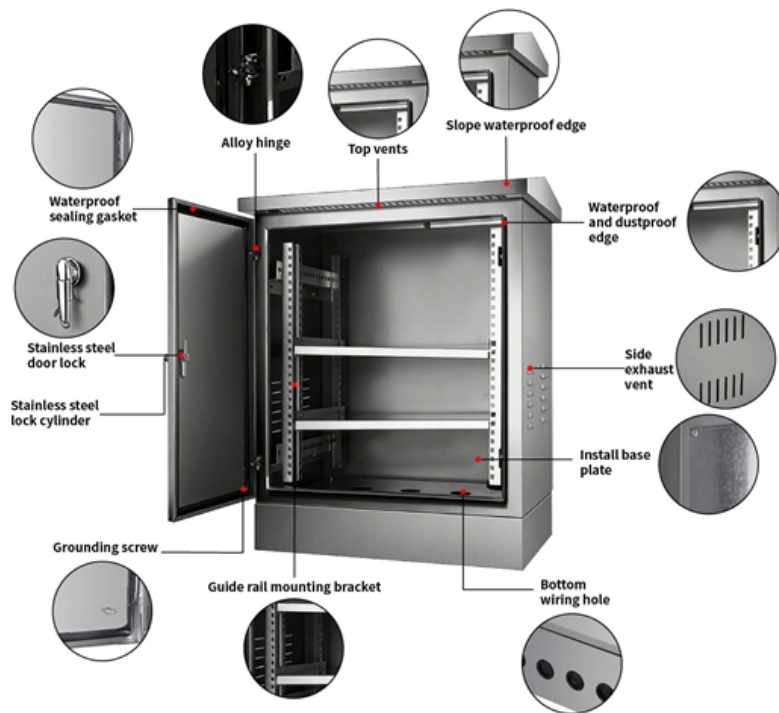

Shibing High and Low Voltage Complete Equipment

Overview

This solution covers a complete set of power equipment from low-voltage distribution cabinets, high-voltage switchgear to transformers, automation control systems, etc. , aiming to provide comprehensive and customized power solutions for various users. Our high and low voltage complete electrical equipment solutions are designed based on a deep understanding of the current development trends in the power industry and accurate predictions of future power demand. Whether, pole mount, padmount, substation transformers or dry-type transformers, High to Low Voltage is in the business to be your transformer solution provider.

Electrical Low/High Voltage Complete Control Cabinet

High/Low voltage switchgear refers to the electrical products used for power system generation, transmission, distribution, power conversion and

High and Low Voltage Complete Equipment Manufacturer, ring Main