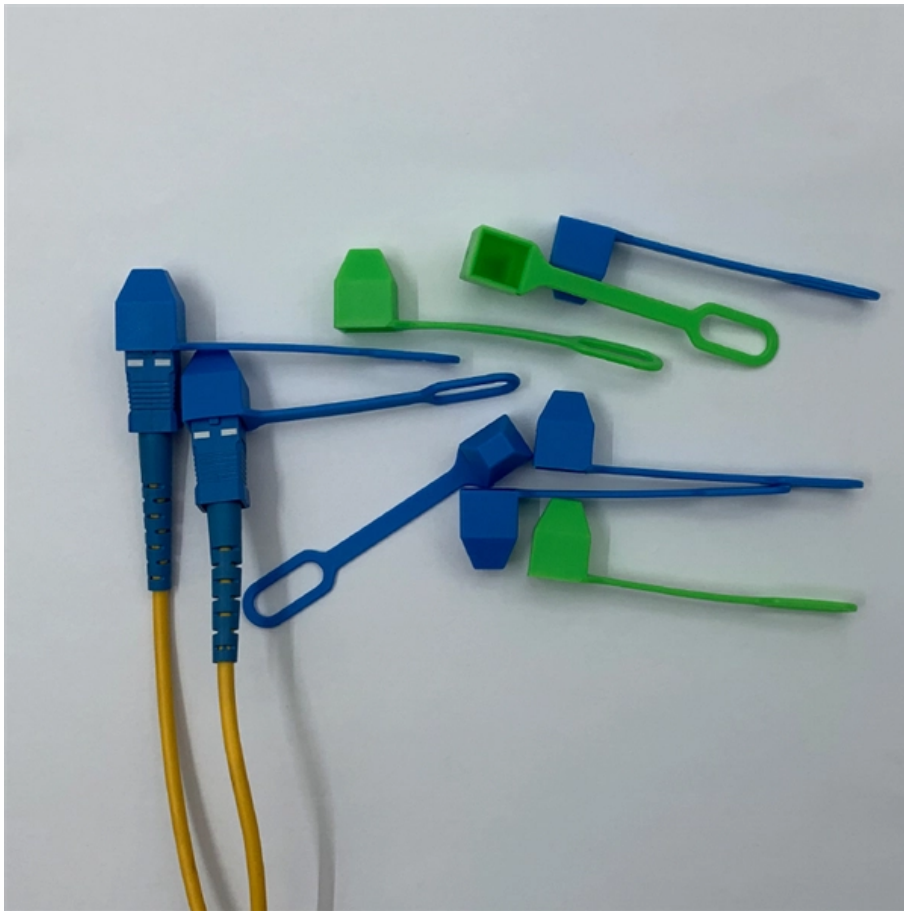

Sensor Terminal Box

Sensor Terminal Box

Sensor actuator boxes

Our sensor actuator boxes are equipped with metal threaded rings as standard. This ensures a particularly secure screw connection. The portfolio includes M8 and

Terminal Switch Box

Geosense terminal switch boxes come in two options, ideal for housing wires. Switching and non-switching options available, covering a range of sizes.

Sensor-Boxen , Anschluss von Sensoren , RS

Sensor and actuator terminal blocks , WAGO

TOPJOB® S Sensor/Actuator Terminal Blocks are ideal for wiring modern machine control systems. The small spacing between the terminal blocks make them ideal

Sensor Actuator Terminal Blocks , Signal Wiring , RSP

The Sensor Box, A modular temperature Sensor Assembly system for

The sensor diameter(s) required - choose based on either 0.250" or 0.188" diameters (need both? Add parts as needed!) The terminal heads required - choose either NEMA 4 or explosion-proof terminal