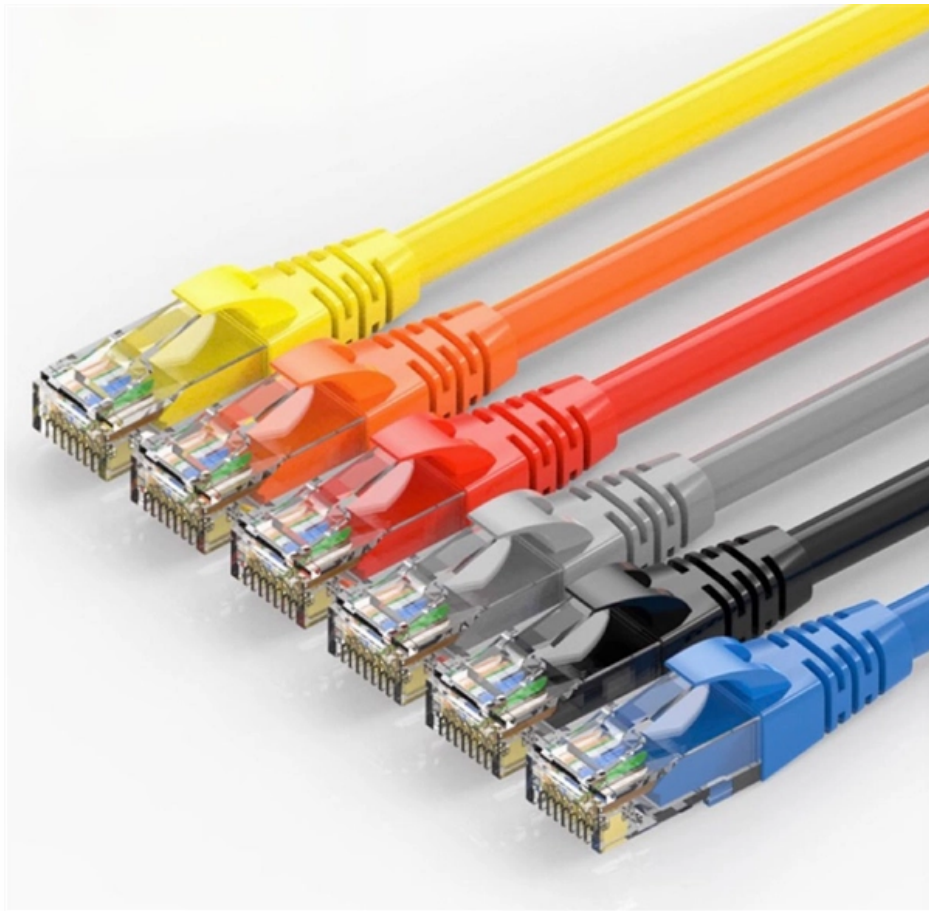

# **SRM series distribution boxes**

## SRM series distribution boxes

---

### Combi Distribution Box, 120 pairs, SM

---

For use as exchange or intermediate distributors for 10-pair connection or disconnection modules. Dimensions: 562x309x129 mm (HxWxD). Max. capacity: VS Modular modules 12x10 pairs.