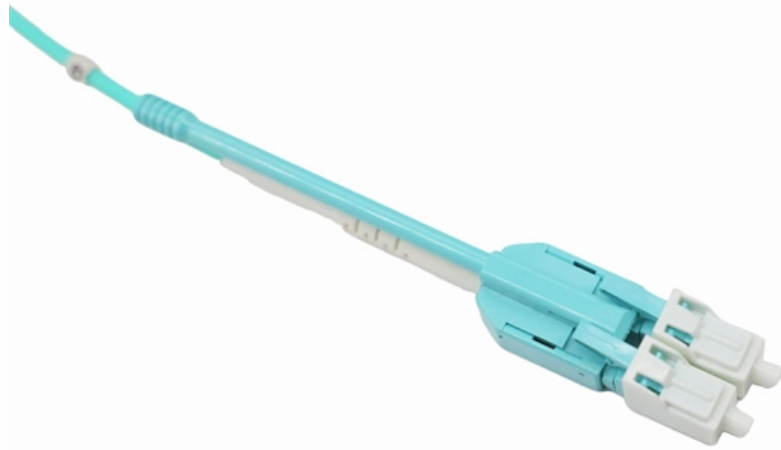

Rear panel fiber optic socket

Rear panel fiber optic socket

Fiber Terminal Box 2 Cores SC Wall Outlet Faceplate

This fiber optical socket panel works as the end faceplate for FTTH entering households. It provides user with 2 SC fiber interface. And it's widely used in

Optical fibres, fibre-optic sockets, fibre-optic plugs at reichelt

OpDAT FAST fiber optic connector kit, LC PC OM3/OM4, 10 pieces Type: FOC plug
Technology: OM3/OM4 Design: LC PC Bausatz Connection: Multimode Specification: 10 pieces Colour: Blue

Amazon : Create idea FTTH Fiber Optic Socket 120x90x25mm 2

It is made of high-quality ABS plastic, which is anti-collision and shockproof. Dimensions: 120 x 90 x 25mm, small and lightweight, simple in construction and easy to operate, The package

FTTH Faceplate Fiber Socket Panel SC LC Wall Mount

FTTH Faceplate SC LC FC Optical Fiber Wall Outlet Faceplate Socket Panel SP01B is used for splicing and termination between indoor SC LC FC fiber optic cable