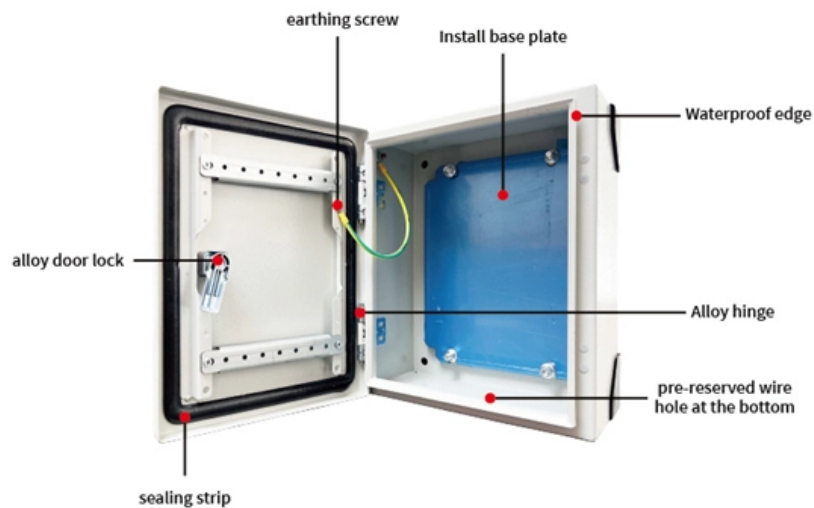

Qatar Overseas Warehouse Access Switch 800G

Overview

The SSE-T8164 comes with 64 OSFP 800G ports in a 2RU form factor to meet the leaf, spine and super spine datacenter architectures. Artificial-Intelligence and Machine-Learning (AI/ML) applications are being used increasingly in today's data centers, and Cisco N9000 Series Switches have the hardware and software capabilities to provide the right latency. WHY CHOOSE DS5000?

The NIE6041SPG is a 5-port industrial full Gigabit POE switch that complies with IEEE 802.3af/at standards and supports up to 2 10/100/1000M 90W PoE ports, 2 10/100/1000M 30W PoE ports, and 1 1000M SFP slot. High anti-interference capability, 6KV surge protection, and 6KV contact / 8KV air ESD. Guided by core values of Ethics, Customer Value, Agility and Network Performance; Alpha Networks Inc. is dedicated to balancing technology with humanism as it pursues a company-wide commitment to become a world-class DMS that contributes to the improvement of living quality with innovative.