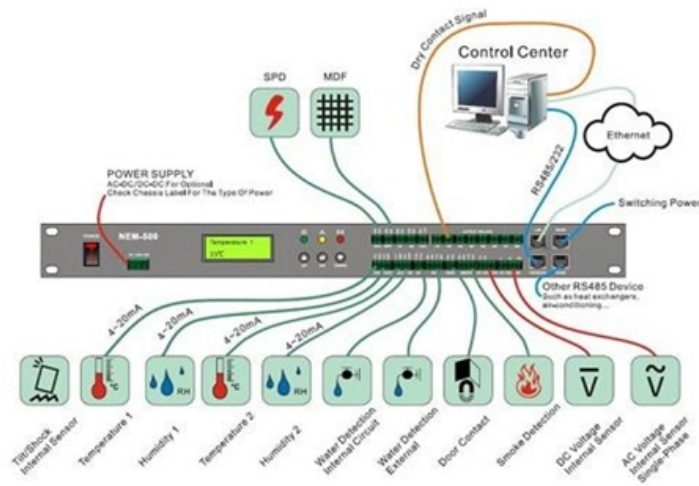

Price of Optoelectronic Integrated Cable Connector Box

Price of Optoelectronic Integrated Cable Connector Box

OPPC hardware and accessories

Optical Phase Conductor (OPPC) insulators are designed to splice the optical fibres of the energised OPPC with fibres of a metal free fibre optic cable which can be

Optoelectronic Integrated Box

Optoelectronic integrated box provides fulcrums for future urban main road signal coverage and integrates with existing urban facilities.

Optoelectronic integrated box-Zhejiang Taiping

Communication

The optoelectronic integrated box provides support for signal coverage on the main roads of future cities and integrates with existing urban facilities. It can be applied in residential communities, alleyways,