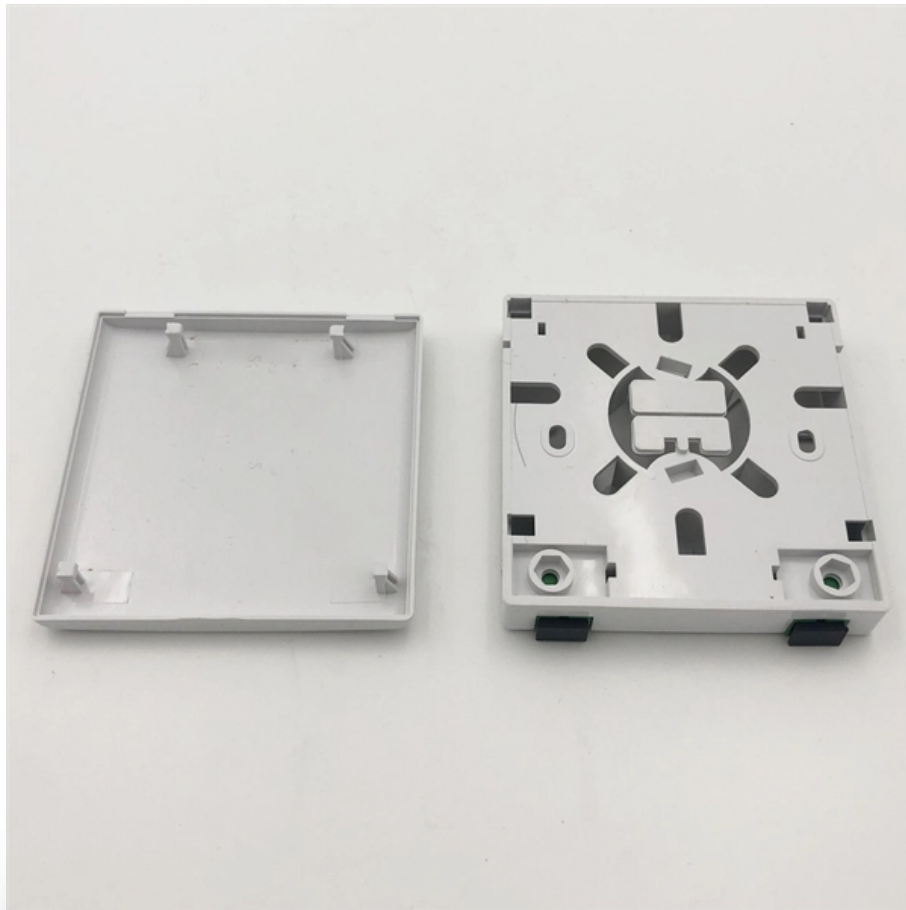

Price of Norwegian Relay Protection 12-Core Fiber Optic Relay Tray

Price of Norwegian Relay Protection 12-Core Fiber Optic Relay Tray

12-Way Fiber Tray

A 12-Way Fiber Tray, also known as a 12-core fiber optic termination tray, is a vital component in structured fiber optic cabling systems. This tray is designed to organize, protect, and facilitate the

Fiber Splice Tray 12 Cores

This 12 Core Fiber Splice Tray does not contain any technical functions, and the design is simple. The importance of 12 Core Fiber Splice Tray for protecting fibers

GAOTek 12 Core Fiber Optic Splice Tray (ODF module)

Overview GAOTek 12 core Fiber Optic Splice Tray (ODF module) is an integration melting module 12 core fiber optic splice tray. It has an ODF application system

SPLICE TRAY , Toko Netviel Fiber Optic Distributor

NETVIELSPLICERTRAYFIBEROPTIC Splice Tray Fits 12 Fusion Splice (NVL-FO-ST-12) Rp. 75.000 PRODUCT SPECIFICATION - Dimension: 11 x 90 x 150mm -

Research of Optical Fiber Communication in Relay Protection