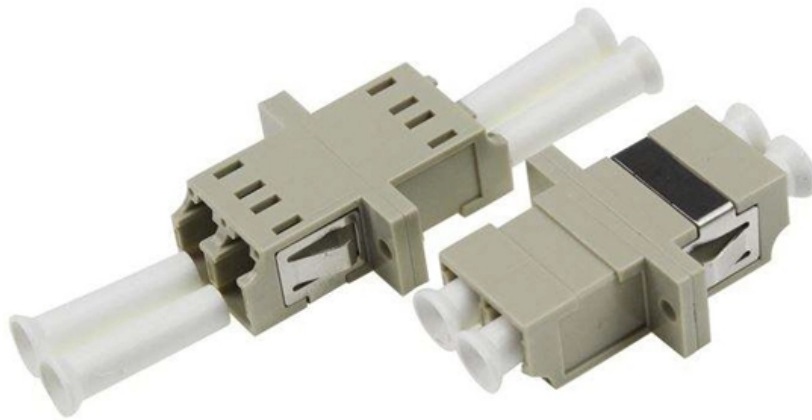

Price of High-Altitude Cable Tray Installation Brackets

Price of High-Altitude Cable Tray Installation Brackets

Haley Products, Cable tray brackets, Manufacturers

LBCBA Ceiling Brackets for Basket Ideal for lightweight support of cable tray and basket parallel to ceilings in offices, passageways and fire escapes Can be used

300mm pre-galvanised trapeze support bracket for cable tray. Heavy-duty, pre-assembled kit with 300mm drop for fast, secure installation.

Cable Tray Supports for rooftops

Walraven Cable Tray Support solutions, including mounting units and Walraven RapidStrut® channel fixing components make installation and levelling easy. High

These cable trays are versatile in their installation options, allowing for direct attachment to the ceiling or suspension using brackets or supports. Our ceiling

Cable Tray - Unitrunk

Light Duty Cable Tray Medium Duty Cable Tray Heavy Duty Cable Tray Straight Coupler -
Light Duty Fish Plate - Light Duty Fish Plate - Medium/Heavy Duty

Kable Kontrol Vertical Tray Slotted Holder - Wall

Kable Kontrol's wire mesh cable tray suspends cables and ensure that your important wires and cables are safely organized and out of your way. The design