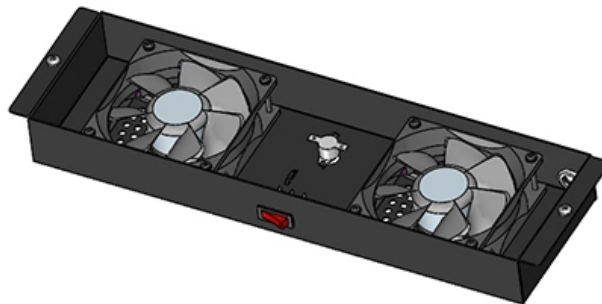

Price of Fiber Optic Terminal Box for Computer Rooms

Price of Fiber Optic Terminal Box for Computer Rooms

Rack-mounted Fiber Optic Terminal Box

The fiber optic terminal box is designed for FTTx applications, accommodating at least 4-16 users. It provides ample space for splicing, splitting, storage, and cable

Fiber Optic Terminal Box -- Wall & Desktop , TTI Fiber

Choosing the right terminal box ensures clean fiber management, easy maintenance, and protection of delicate fiber splices. TTI Fiber manufactures fiber optic terminal boxes in wall-mount, desktop, and

HTB8067 24 Port Indoor Fiber Optic Distribution Box for

The HTB8067 24 Port Indoor Fiber Optic Distribution Box ensures efficient cross-connection between backbone cables and indoor fibers, ideal for

Fiber Optic Cabinets Types Prices & Technical Specifications