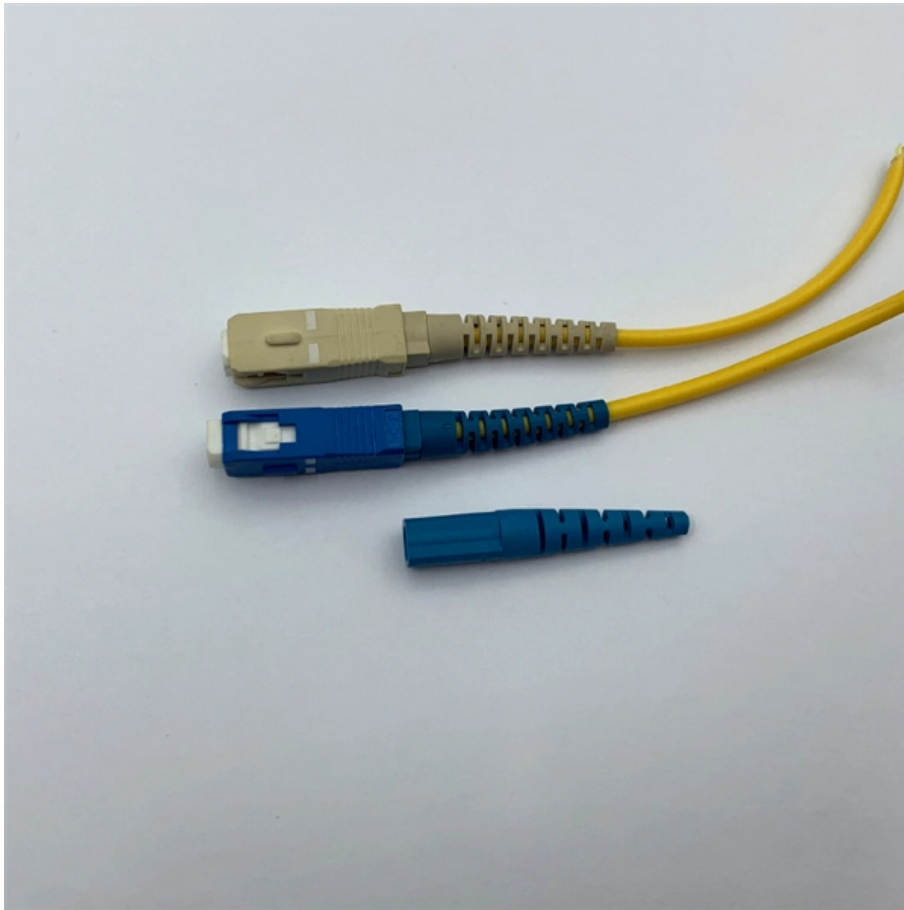

# **Price of 24-core fiber optic connector cassette**

## Price of 24-core fiber optic connector cassette

---

### **12 core MTP Fiber Optic Patch Cord with 3.0mm Round Fiber Cable**

---

Product Summary 12 core MTP Fiber Optic Patch Cord with 3.0mm Round Fiber Cable  
Description: MPO Fiber optic patch cord is available in female to female or a male to male and male to female

## **High Density 12 Cores OM5 Multimode MPO Fiber Optic Cable with**

---

This MPO fiber optic cable features MPO Male to MPO Female connectors and utilizes Multimode 50/125 100GB OM5 fiber. The model is a 12 fiber MPO cable with Type B (Key up, Key Up) polarity