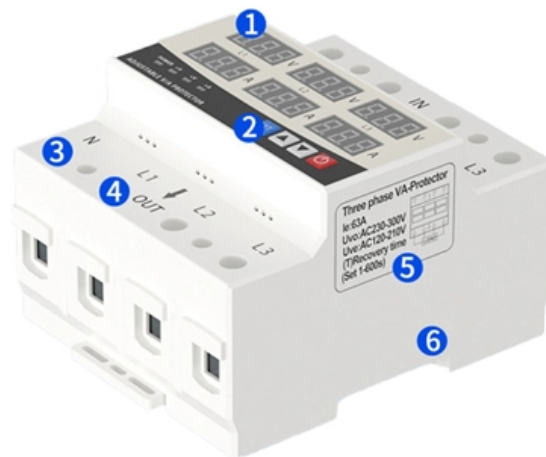

Price of 1000A Distribution Box

GAIN AN IN - DEPTH UNDERSTANDING OF

- ① LED DISPLAY PANEL
- ② PROTECTOR OPERATION BUTTONS
- ③ NEUTRAL WIRE OUTPUT TERMINAL
- ④ LIVE WIRE OUTPUT TERMINAL
- ⑤ WORKING CURRENT AND VOLTAGE INSTRUCTIONS
- ⑥ FLAME - RETARDANT SHELL

Price of 1000A Distribution Box

Three Phase 440 V 1000A Power Distribution Box

Laser Engineering Works - Offering Three Phase 440 V 1000A Power Distribution Box at INR 90000/piece in Cuttack, Odisha. Get Power Distribution Box at lowest

Eaton, Main Circuit Breaker, 1000 Amp, NEMA 3R, 1MCB1000R

Eaton main circuit breaker, 1000A, Aluminum, NEMA 3R, Overhead/underground, 65 kAIC, NGS, Three-wire, Single-phase, 120/240V, (4) #4/0 AWG-500 kcmil, Gray

Distribution Box (DB), Rated Current 1000A

Suitable for industrial and commercial installations. Modular floor-standing panels with SCADA-ready meters. High-grade copper busbars for better conductivity. Save my name,