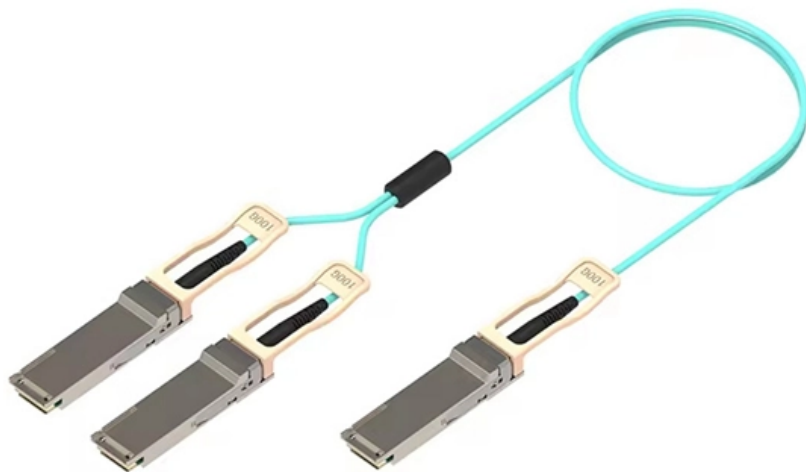

# **Power Private Network Edge Data Center 800mm Deep Quality Assurance**

## **Power Private Network Edge Data Center 800mm Deep Quality Assu**

---