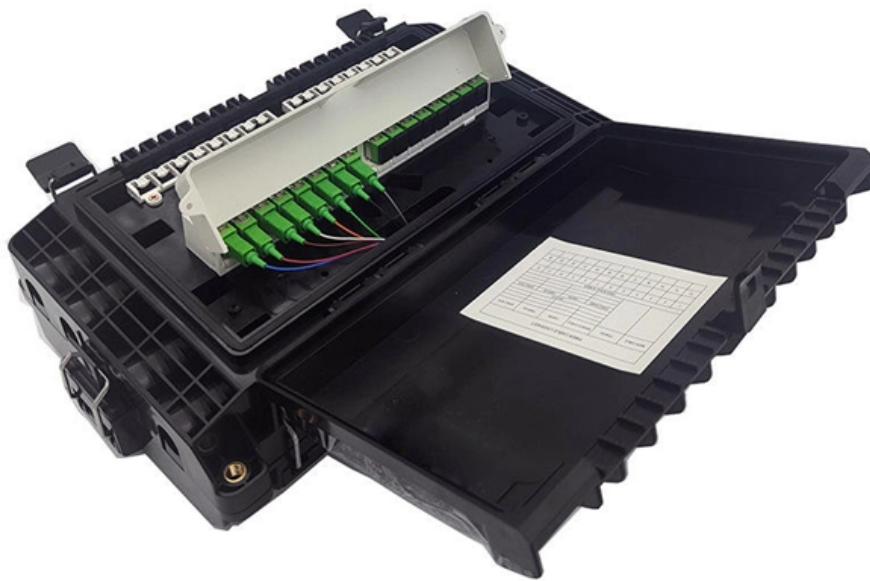

PoE switch for wireless internet access

PoE switch for wireless internet access

What is a PoE switch (Power over Ethernet switch)?

A PoE switch provides power and network connectivity over Ethernet cables to access points, security cameras, and other Internet of Things devices

What Is a PoE Switch , Power over Ethernet , TP-Link

PoE switches power the devices businesses rely on, such as IP cameras, wireless access points, VoIP phones, and building systems, through a single Ethernet

What Is A PoE Switch And How To Choose The Right

A PoE switch comes equipped with numerous Ethernet ports that are capable of connecting various devices, including VoIP phones, wireless access

Wired vs. PoE Wi-Fi Access Points: How to Choose the