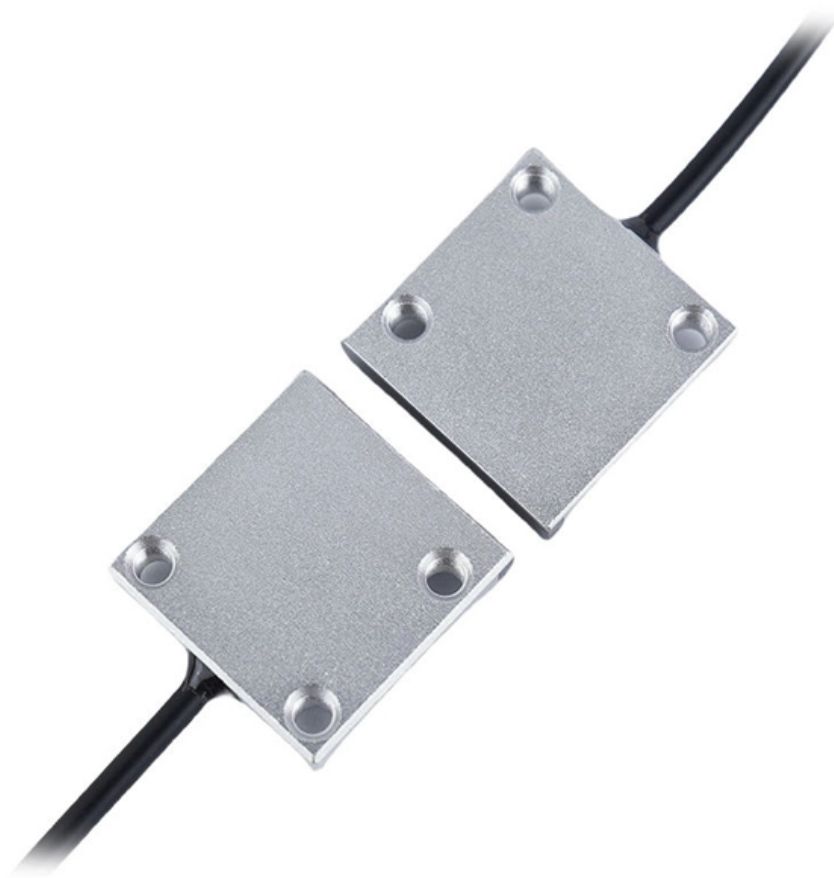

# Peru SC Fiber Optic Adapter

## Peru SC Fiber Optic Adapter

---

## FC to SC APC Simplex Fiber Optic Adapter Datasheet , FS

---

A fiber optic adapter, sometimes also called a coupler, is a small device designed to terminate or link the fiber optic cables or fiber optic connectors between two fiber optic lines. The FC-SC Hybrid Fiber

## Fibre Optic Adapters , SC To SC Adapters , RS

---

They are used to bridge the gap between a cable to cable fibre connections and sometimes known as a mating sleeve or a hybrid adapter. They come in different connection variations, either, single, double