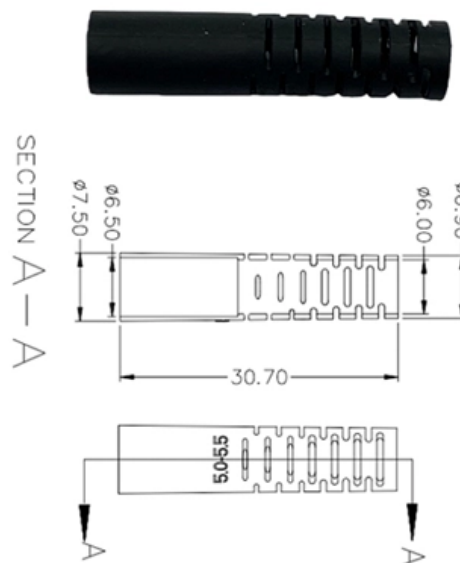

Outdoor power distribution box with hollowed-out back