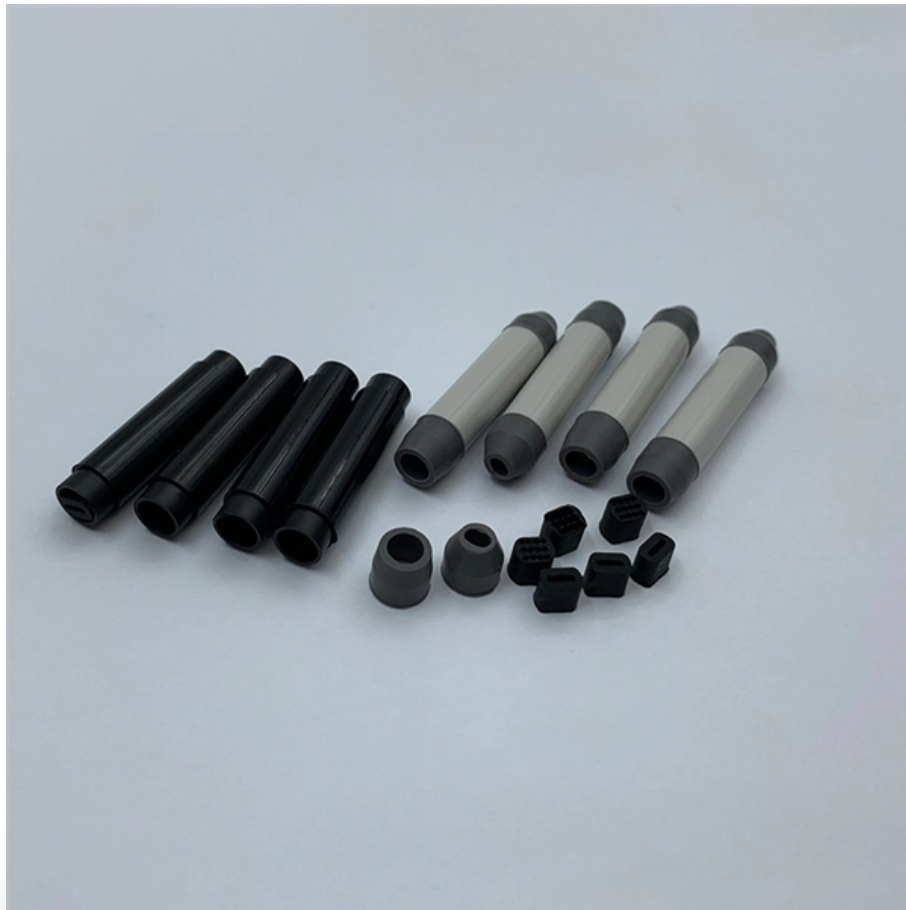

New Zealand Intelligent Power Distribution Cabinet Customization Factory