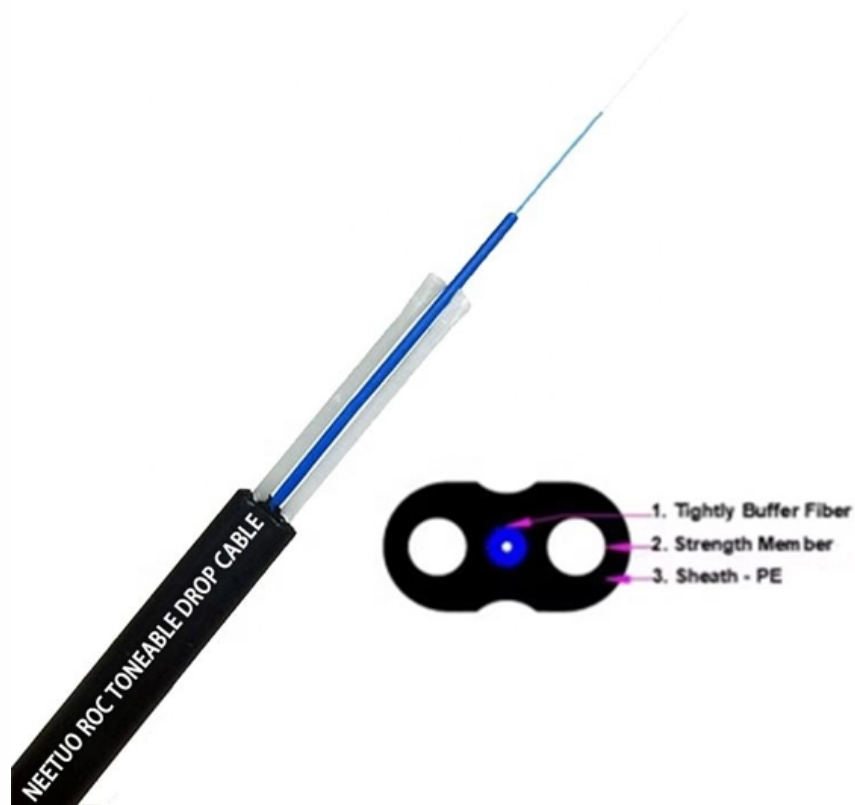

Nauru Secondary Distribution Box Service Hotline