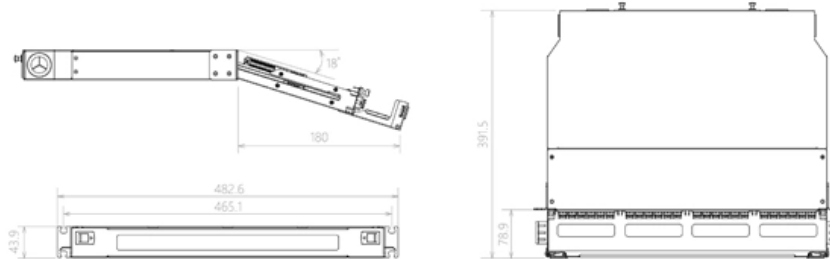

## Component Diagram

## Key dimensions

Maximum number of cores	Product size (excluding modules and adapters)	Standard color code
96	482.6*391.5*43.9mm	RAL9005