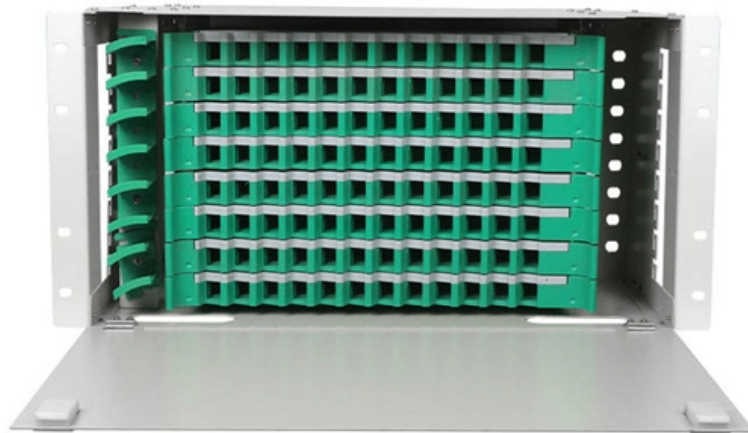

# **Nanya Optical Cable Splice Box 24 Cores**

## Nanya Optical Cable Splice Box 24 Cores

---

# 24 Core Fusion Splicing Shrinkable FTTH Fiber Optic Cable

---

Buy 24 Core Fusion Splicing Shrinkable FTTH Fiber Optic Cable Plastic ABS Tray for Optical Distribution Box Fiber Optic Splice Closure Terminal Distribution Box Cable Tray Manager(2Pack)

## Mini Fiber Optics Distribution Box

---

The compact splice cassettes designed for simple, cost effective low and mid-sized fiber splicing applications. Each cassette is supplied with splice holders that secure and protect both fusion and