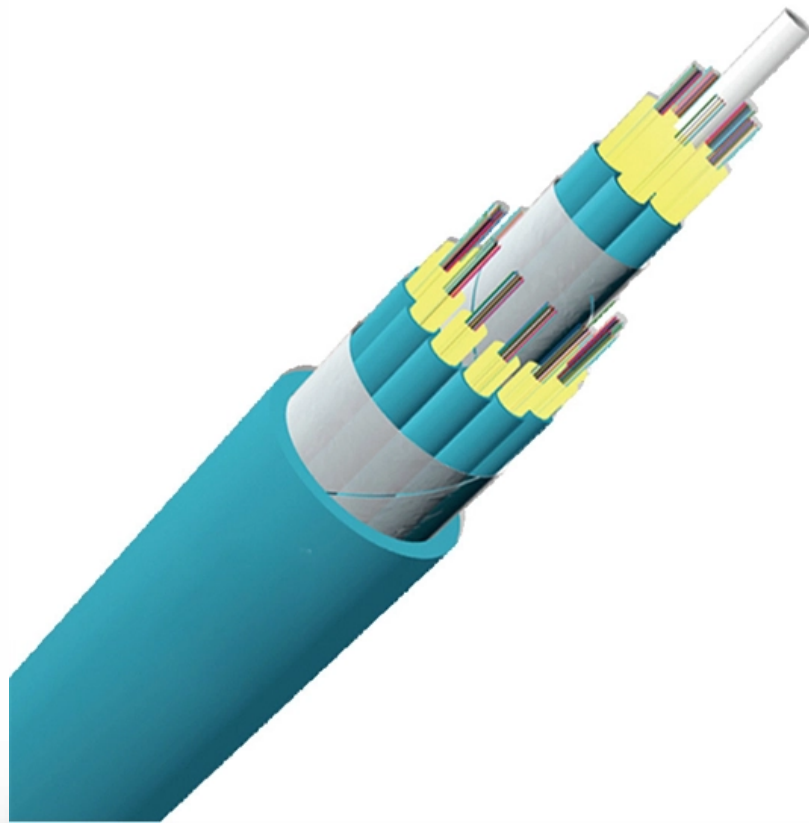

# **Mozambique Customs Brokerage Agent Optical Fiber Terminal Box 2 Cores**

### **2 Cores Fiber Distribution Box (FDB-102A-1)**

---

The 2 Cores Fiber Distribution Box (FDB-102A-1) IP-55 SC Connector PLC Splitter is a compact and rugged outdoor enclosure designed to provide a

## **1 Port Fiber Termination Box with 30M Cable Storage, 2**

---

The compact 1 port ftth fiber termination box can hold 2 cores splicing, termination and coil up to 30 meters long for cable management in FTTH network.

## **4 Cores Fiber Terminal Box Fiber Splitter Box FTB Price**

---

4 Cores Fiber Terminal Box Fiber Splitter Box The 4 cores FTB product is designed for small capacity communication system, Wall mounted