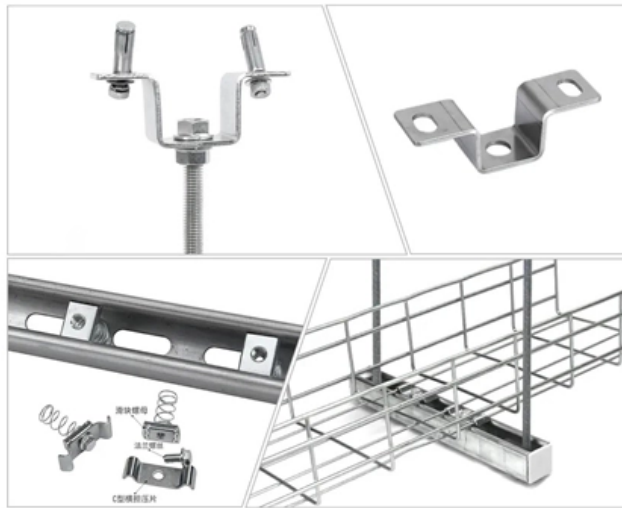

Monaco power distribution box installation diagram

Monaco power distribution box installation diagram

Main Distribution Panel Help

My main distribution panel on my Monaco Diplomat looks like a drunk person built it. I have three or four connectors I have no idea where they go or if

How to Wire a Home Distribution Box

Welcome to our channel! In this video, we'll walk you through the process of wiring a home distribution box with a detailed connection diagram. Whether you're an electrician or a DIY enthusiast