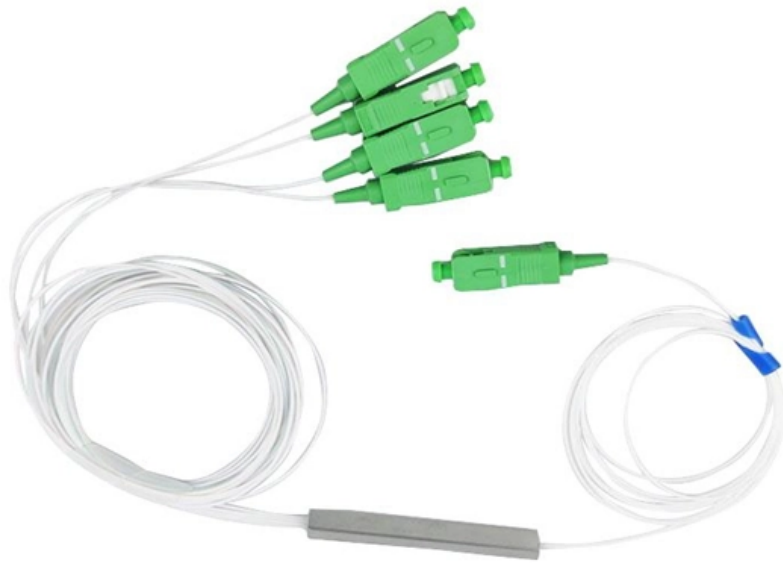

# **Model of temporary power distribution box on construction site**

## **Model of temporary power distribution box on construction site**

---

# **Temporary Construction Power Box Guide: Portable Distribution**

---

This article explains how temporary construction power boxes work, the key components involved, and how E-abel portable electrical enclosures combined with industrial connector systems