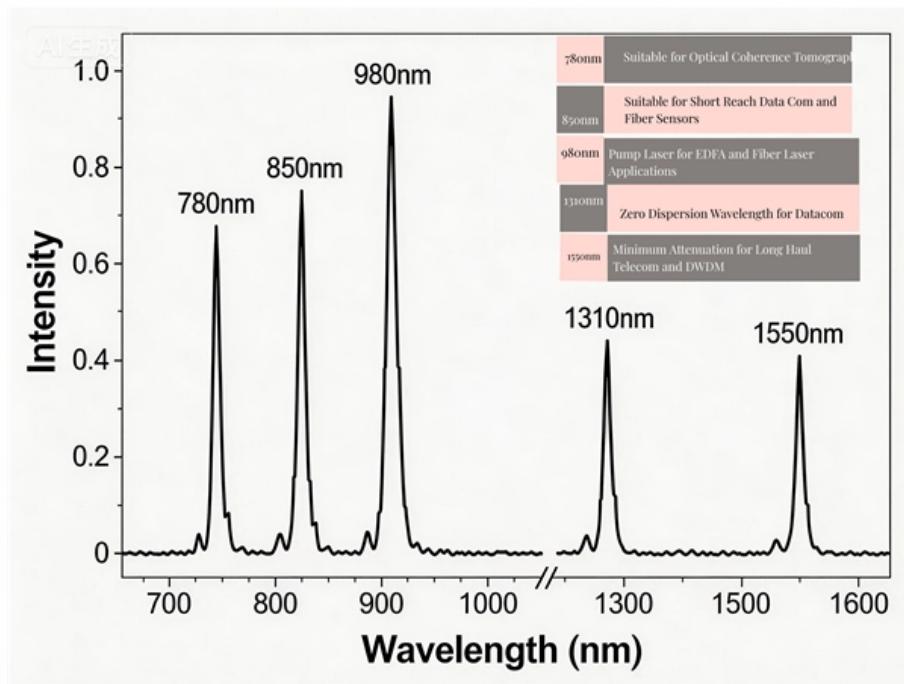

Mesh Cable Tray 300200