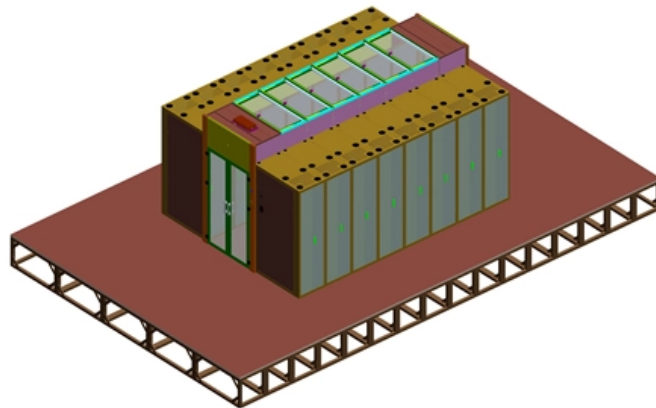

Marie Phenolic Cable Tray

Marie Phenolic Cable Tray

A Comprehensive Guide to Tray Cable

Since cable trays do not fully enclose cables, which would be the case with cable raceway or ducts, tray cable must conform to strict requirements to

Cable Tray , Wire Mesh, Ladder Tray and More Wire Management

Cable trays and baskets are designed to help support and route cable bundles in an organized manner along ceilings or walls. Shop for cable tray systems now.

Cable Trays & Baskets , Electrical Cable Tray Solutions

What are Cable Trays & Cable Baskets? A cable tray is a cable management system that enables the safe and secure transport of wires across open areas and provides cable protection against

Phenolic Cable Tray / Cable Bridge

It is a full-closed cable trays, which is applied to the laying of cables, telecommunications cables, thermocouple cables and other highly sensitive

Phenolic resin fiberglass cable tray epoxy resin