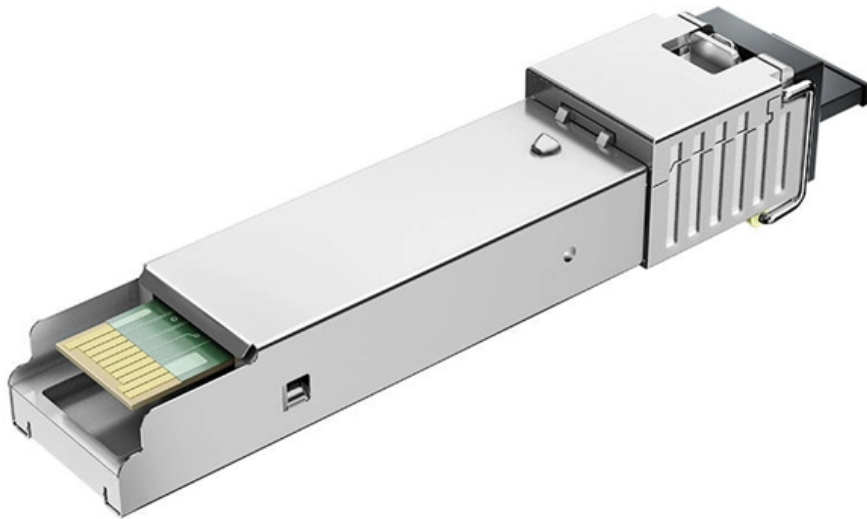

Maldives Stainless Steel Mesh Cable Tray

Maldives Stainless Steel Mesh Cable Tray

Cablofil R15/100S6 316L Stainless Steel Wire Cable Tray Stand-Off

316L stainless stand off bracket providing offset wall or ceiling support for wire mesh trays. Suits 50 to 200 mm trays and enables hinged horizontal alignment. Pickled finish delivers high corrosion

SS316 Stainless Steel Mesh Cable Tray System

Excellent ventilation and heat dissipation performance, which can save the loss in the process of power transmission; 2. Simple installation and low cost; 3. The grid

Stainless Steel Wire Mesh Cable Tray

The stainless steel wire mesh cable tray is the flexible solution in which the cables are easily accessible during cleaning and inspection. It is widely used in building

Clevermesh Stainless Steel Wire Mesh Cable Tray

CleverMesh 1000mm Straight Wire Mesh Cable Tray is a lightweight, durable, and high-performance cable management solution designed for organized routing of power, data, and communication