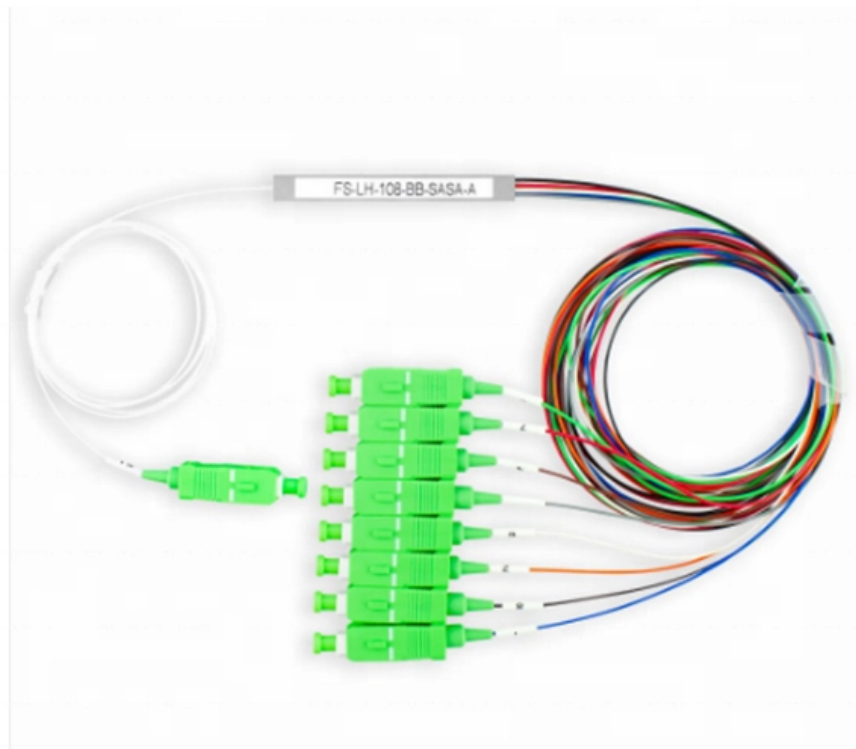

Libyan optical distribution box 2-core

Libyan optical distribution box 2-core

Fiber Optical Distribution Box

It provides a secure point for splicing, branching, distributing, straight-through, or fiber optic termination, preventing environmental hazards such as dust, moisture,

FTTH 12 Core Fiber Optic Distribution Box ODF , Glantix

This 12 port fiber distribution box has maximum capacity of 12 cores, and 12 adapter outputs, available for FC, SC, ST, LC adapter. FTTH 12 Core Fiber Optic Termination Box is widely used in FTTH access

FDB-12E 12 Core Optical Fiber Distribution Box

The FDB-12E Optical Distribution Box is ideal for FTTH networks, supporting 8/16 fusion splices, 12 SC/LC connectors, and 1:8 or 1:16 PLC splitters. With IP55

Optical Fibre Splitting and Distribution Box (Plastic)

This product is a cable distribution device for subscribers' terminals in an FTTH system. It terminates, branches, distributes, and splits optical fibre and cables, and manages and protects optical fibre and