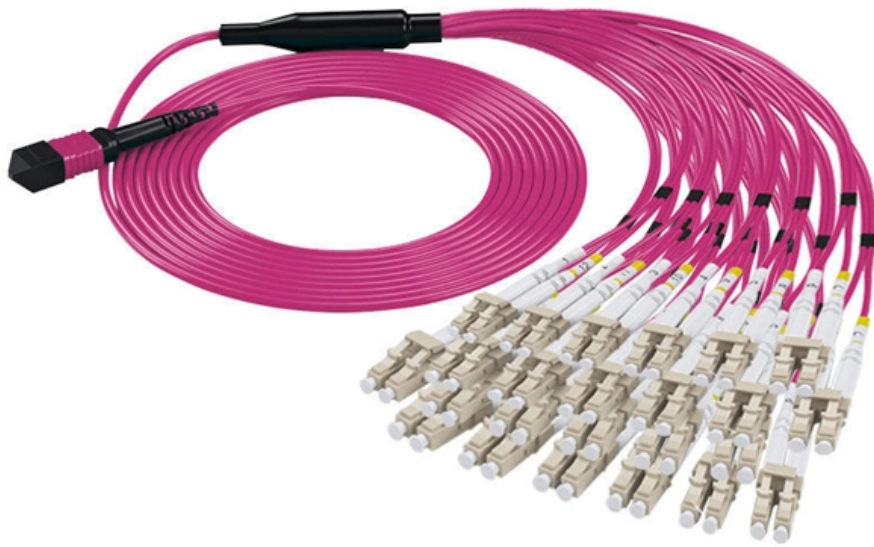

Jordan Explosion-proof Distribution Box Factory