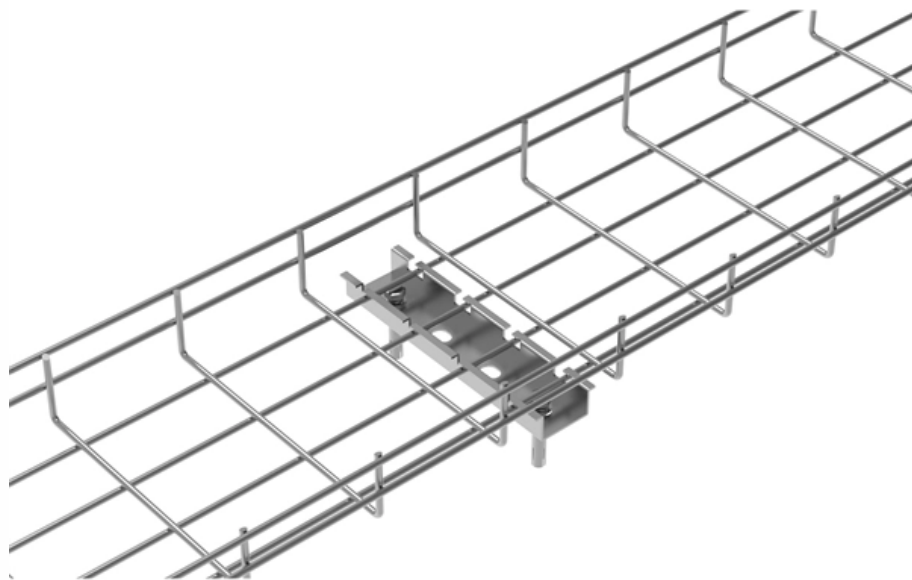

Jordan Cabinet 47U

Jordan Cabinet 47U

Equip Dynamic Flex 19" Free Standing Server Cabinet, 47U,

The cabinet base incorporates a sliding cable entry panel sealed with rubber. Cabinets of 26U and above are outfitted with two cable entries featuring brush strips at the rear, both above and below the

47U Server Rack, Euro-Series

Features Standard-Depth 47U Server Cabinet Accommodates 19in. Rack Equipment This SmartRack® 47U rack enclosure is designed for network wiring closets, retail locations, classrooms, back offices

47U Cabinet is a versatile range of 600mm wide racks with features suitable for a wide range of high density server & equipment applications.

Buy Prism PI 47u 600 x 1000 Server Rack Cabinet , Comms Express

Prism Server Cabinet Product Information Prism's 47U 600 x 1000mm PI Server Rack is manufactured from 2mm steel, allowing it to accommodate all of today's data centre requirements and this

19? Rack Cabinet SERVER Series 47U, depth 1000 mm,