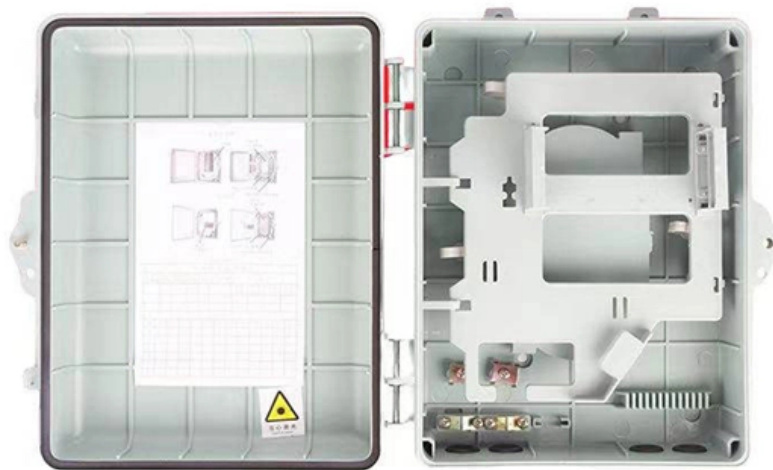

Is the fiber optic panel important

Overview

A fibre optic patch panel is an essential component in today's structured cabling systems. Designed to simplify the organisation, termination, and routing of fibre connections, it forms the backbone of high-performance networks across data centres, telecom environments, and. Whether for commercial buildings, data centers, or industrial applications, the installation of fiber optic panels is critical to ensuring high-speed connectivity, reliability, and future scalability. If you already know what your project requires, check out our complete Fiber Patch Panel selection.

Is the fiber optic panel important

Fiber Optic Patch Panel Guide

The traditional fiber optic patch panel is no longer just a passive hardware box; it is a critical intersection point for managing cable geometry, mitigating insertion loss, and ensuring

8 Port Wall Mount Fiber Optic Patch Panel

The 8 Port Fiber Patch Panel is a compact wall mount enclosure designed for indoor fiber optic distribution. It supports up to 8 adapter ports, compatible with SC, LC,