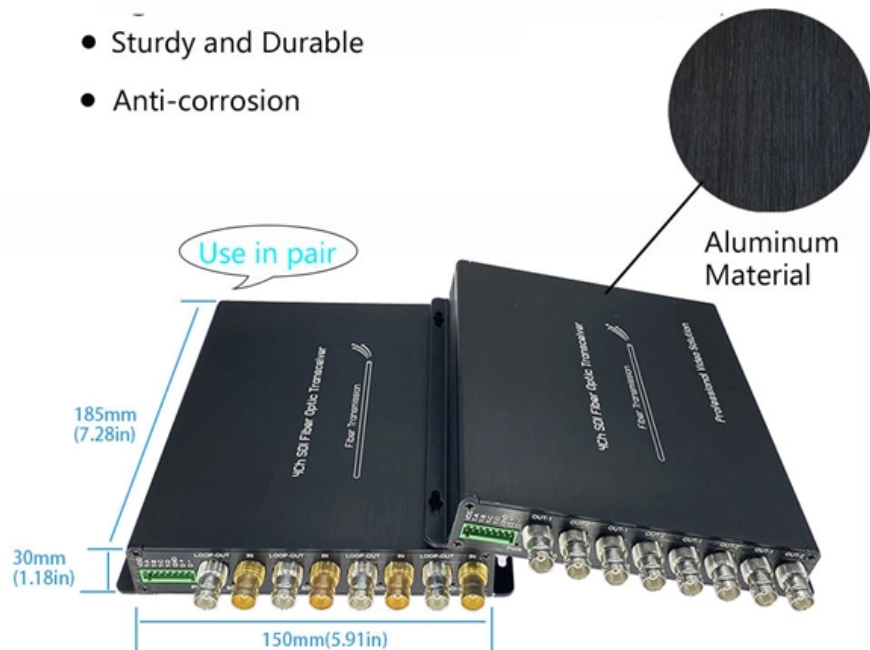

# Installation of thin-sleeve optical cables

High Quality Aluminum Housing with Compact Size

- Sturdy and Durable
- Anti-corrosion

## Installation of thin-sleeve optical cables

---