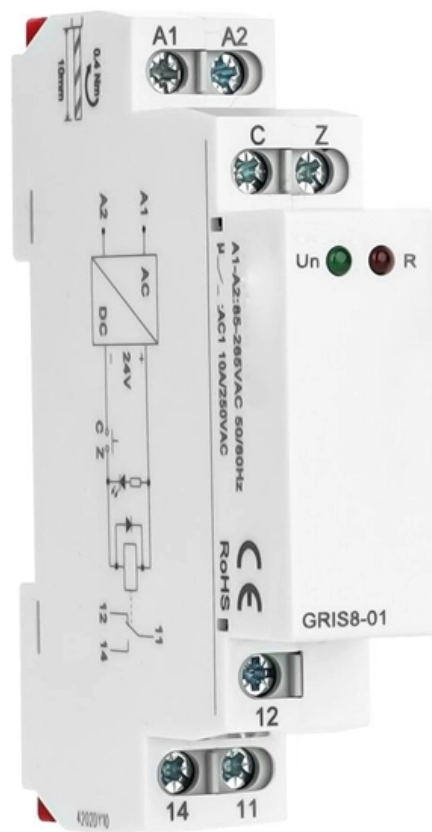

Installation of temporary power distribution boxes in Serbia