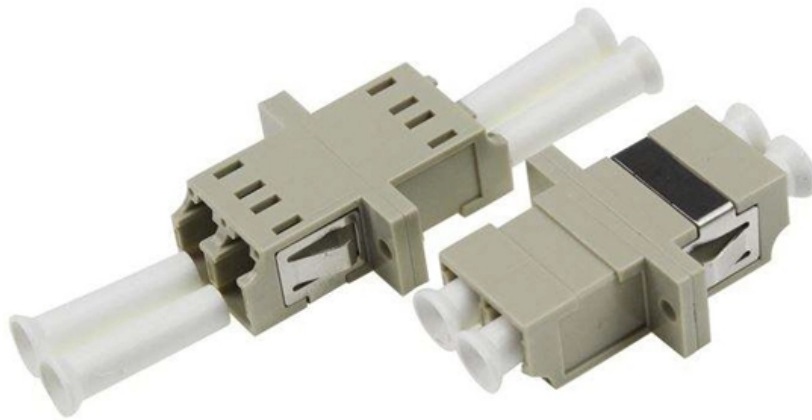

Indoor Drop Cable and Fiber Optic Connection

Indoor Drop Cable and Fiber Optic Connection

Fiber Drop Cable Installation Guide

This blog will introduces how optical fiber drop cable install with a focus on achieving efficient and effective FTTH deployment.

Fiber Drop Cable Installation Guide

This blog introduces installation methods of fiber drop cables for FTTH projects. With a focus on achieving efficient and effective FTTH deployment,

The Ultimate Guide to Indoor Fiber Cable in 2025

Fiber optic drop cables are an important part of modern telecommunications and networking systems. They play a vital role in delivering

Indoor and Outdoor Fiber Optic Cable Installation: Key

Explore best practices for installing indoor and outdoor fiber optic cables, including conduit, direct burial, riser, and aerial applications. Build stable,