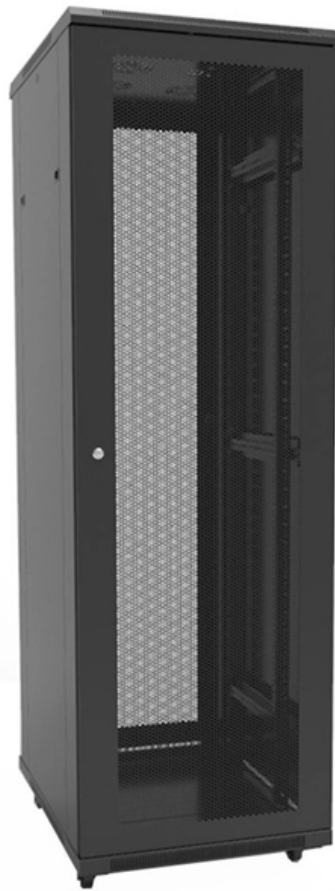

Ibox Smart Distribution Box

Overview

The iBox is a multifunctional waste container that integrates accessibility, sustainability, and communication features to help you comply with EU regulations. Designed for public and commercial spaces, it seamlessly combines functionality and modern design to meet the needs of all. If you purchase this item between 1 November and 25 December 2025, it can be returned until 31 January 2026 or within 30 days from receipt (whichever is later). For seller's return policy click on seller's name located in the "Sold by" section. At iBox, we see waste management as more than just a necessity - it's an opportunity to revolutionize urban spaces, drive revenue, and support a greener, more sustainable future.

Ibox Smart Distribution Box

IBox Electrical 24 Way Plastic Distribution Box WiFi MTS3 Smart MCB

Currently unavailable. We don't know when or if this item will be back in stock. Motor Contactors IBox Electrical 24 Way Plastic Distribution Box WIFI MTS3 Smart MCB Meter
See more product details

iBox - A Multifunctional Waste Container

The iBox is a multifunctional waste container that integrates accessibility, sustainability, and communication features to help you comply with EU regulations. Designed for public and commercial

IBox Electrical 24 Way Plastic Distribution Box WIFI MTS3 Smart

Currently unavailable. We don't know when or if this item will be back in stock. Miniature Circuit Breaker IBox Electrical 24 Way Plastic Distribution Box WIFI MTS3 Smart MCB Meter See