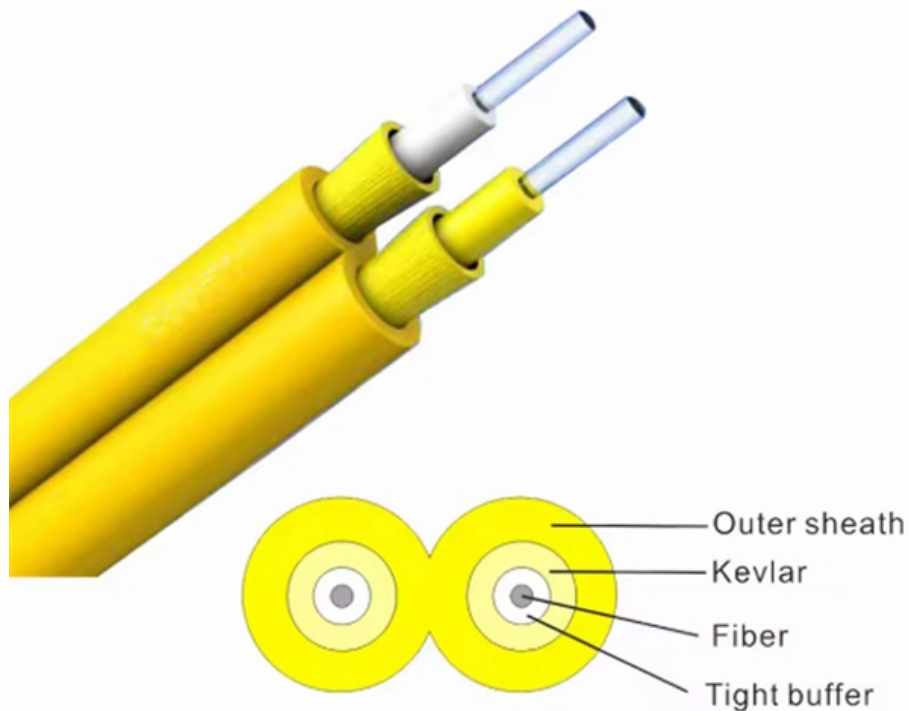

How to keep fiber optic cold connectors from breaking

Overview

Here's a quick guide to make sure your fiber optics sail through the cold season: While fiber optics are tough, cold temps can cause trouble. But this solution can be extremely expensive, and is difficult to follow when cables need to be routed along a bridge or other structure. It's a time for bundling up at the office, having hot coffee, and tackling your daily tasks as efficiently as. Let's explore how to protect your optic cables from extreme weather conditions and animal or human intervention. How to protect fiber cables from cold weather?

The easiest way to protect your cables from potential freezing is to install the cables deep underground, below the frost line.

How to keep fiber optic cold connectors from breaking

Top 10 Fiber Optic Mistakes to Avoid , trueCABLE

Avoid costly fiber optic installation errors. Learn the top 10 things NOT to do with fiber optic cables and how to handle them safely.

Optical fiber fast connector/cold connection skills

Optical fiber fast connectors, also known as cold connectors, are becoming increasingly popular due to their ease of use and quick installation. Unlike traditional fiber connectors that require epoxy and